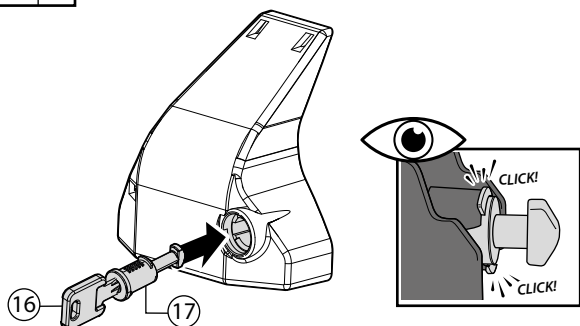

9 - OPTIONAL KIT 00008480000

N.	Q.
16 XXXX	2
17	4