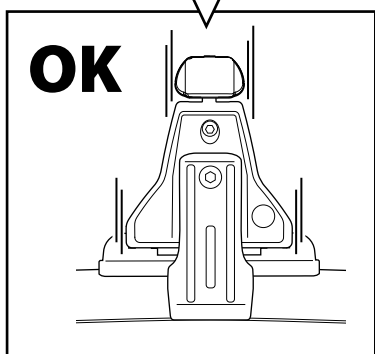

7 PAG 2

X4

N.	Q.
11	1
13	1

9 - OPTIONAL KIT 00008480000

N.	Q.
16 XXXX	2
17	4