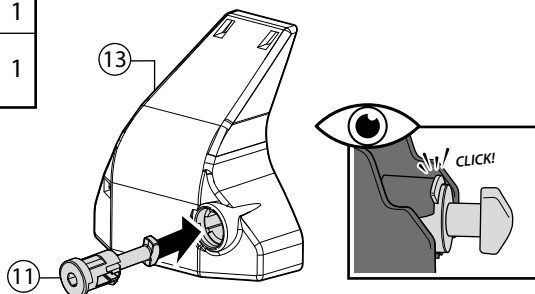

7 PAG 2

X4

N.	Q.
11	1
13	1