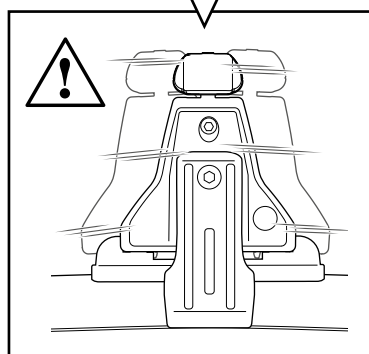

7 PAG 2

X4

N.	Q.
11	1
13	1

9 - OPTIONAL KIT 00008480000

N.	Q.
16 XXXX	2
17	4