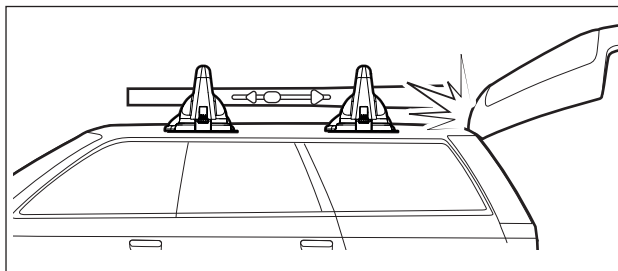

SHUTTLE	3 kg / 6.6lb	x2

F.lli Menabò S.r.l.
Via 8 Marzo, 3
42025 Cavriago (RE) Italy
e-mail: customer-care@flli-menabo.it
www.menabocaraccessories.com

Cod.istr. 100021900002
Data 13/10/2020

Product registration EU:

- (IT) eu.menabocaraccessories.com/ita/product-support-ita
- (EN) eu.menabocaraccessories.com/eng/product-support-eng
- (DE) eu.menabocaraccessories.com/deu/product-support-deu
- (FR) eu.menabocaraccessories.com/fra/product-support-fra
- (ES) eu.menabocaraccessories.com/esp/product-support-esp

Product registration US/CA:

- (EN) us.menabocaraccessories.com/en/product-support
- (FR) us.menabocaraccessories.com/fr/support-produit
- (ES) us.menabocaraccessories.com/es/soporte-de-producto

www.menabocaraccessories.com

Name

Surname

Email

Telephone

Serial number

Product name

[Sign in](#)