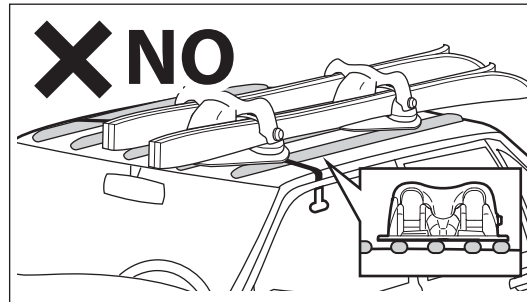

SHUTTLE	3 kg / 6.6lb	x2

F.lli Menabò S.r.l.
Via 8 Marzo, 3
42025 Cavriago (RE) Italy
e-mail: customer-care@flli-menabo.it
www.menabocaraccessories.com

Cod.istr. 100021900002
Data 13/10/2020

Product registration EU:

- (IT) eu.menabocaraccessories.com/ita/product-support-ita
- (EN) eu.menabocaraccessories.com/eng/product-support-eng
- (DE) eu.menabocaraccessories.com/deu/product-support-deu
- (FR) eu.menabocaraccessories.com/fra/product-support-fra
- (ES) eu.menabocaraccessories.com/esp/product-support-esp

Product registration US/CA:

- (EN) us.menabocaraccessories.com/en/product-support
- (FR) us.menabocaraccessories.com/fr/support-produit
- (ES) us.menabocaraccessories.com/es/soporte-de-producto

www.menabocaraccessories.com

Name

Surname

Email

Telephone

Serial number

Product name

[Sign in](#)