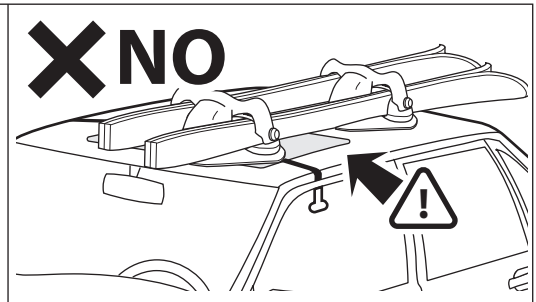

SHUTTLE	3 kg / 6.6lb	x2

F.lli Menabò S.r.l.
Via 8 Marzo, 3
42025 Cavriago (RE) Italy
e-mail: customer-care@flli-menabo.it
www.menabocaraccessories.com

Cod.istr. 100021900002
Data 13/10/2020

Product registration EU:

- (IT) eu.menabocaraccessories.com/ita/product-support-ita
- (EN) eu.menabocaraccessories.com/eng/product-support-eng
- (DE) eu.menabocaraccessories.com/deu/product-support-deu
- (FR) eu.menabocaraccessories.com/fra/product-support-fra
- (ES) eu.menabocaraccessories.com/esp/product-support-esp

Product registration US/CA:

- (EN) us.menabocaraccessories.com/en/product-support
- (FR) us.menabocaraccessories.com/fr/support-produit
- (ES) us.menabocaraccessories.com/es/soporte-de-producto

www.menabocaraccessories.com

Name

Surname

Email

Telephone

Serial number

Product name

[Sign in](#)