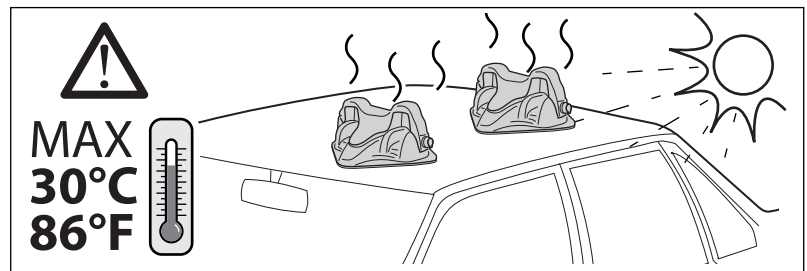

SHUTTLE	3 kg / 6.6lb	x2

F.lli Menabò S.r.l.
Via 8 Marzo, 3
42025 Cavriago (RE) Italy
e-mail: customer-care@flli-menabo.it
www.menabocaraccessories.com

Cod.istr. 100021900002
Data 13/10/2020

Product registration EU:

- (IT) eu.menabocaraccessories.com/ita/product-support-ita
- (EN) eu.menabocaraccessories.com/eng/product-support-eng
- (DE) eu.menabocaraccessories.com/deu/product-support-deu
- (FR) eu.menabocaraccessories.com/fra/product-support-fra
- (ES) eu.menabocaraccessories.com/esp/product-support-esp

Product registration US/CA:

- (EN) us.menabocaraccessories.com/en/product-support
- (FR) us.menabocaraccessories.com/fr/support-produit
- (ES) us.menabocaraccessories.com/es/soporte-de-producto

www.menabocaraccessories.com

Name

Surname

Email

Telephone

Serial number

Product name

[Sign in](#)