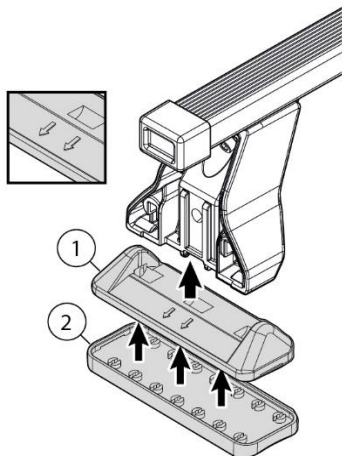

MANUFACTURER	MODEL CAR	DOORS	MODEL YEAR	A1	A2	A1	A2
				cm	cm	in	in
HONDA	Civic X (FC) Sedan	4	16>	24	33	9,4	13,0

X = predisposizione originale /original arrangement

5

MANUAL DELTA

FIXING KIT OMEGA

2

MANUFACTURER	MODEL CAR	DOORS	MODEL YEAR	D1	D2
HONDA	Civic X (FC) Sedan	4	16>	6,7	5,9

3

4

Front 5	Rear 6
24 2X	21R 2X

OR

MANUFACTURER	MODEL CAR	DOORS	MODEL YEAR	A1	A2	A1	A2
				cm	cm	in	in
HONDA	Civic X (FC) Sedan	4	16>	24	33	9,4	13,0

X = predisposizione originale /original arrangement

MANUAL OMEGA