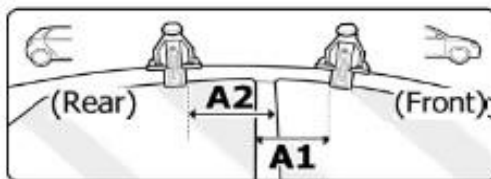

3

4

Front 5	Rear 6
24 2X	21R 2X

OR

MANUFACTURER	MODEL CAR	DOORS	MODEL YEAR	A1	A2	A1	A2
				cm	cm	in	in
HONDA	Civic X (FC) Sedan	4	16>	24	33	9,4	13,0

X = predisposizione originale /original arrangement

MANUAL OMEGA