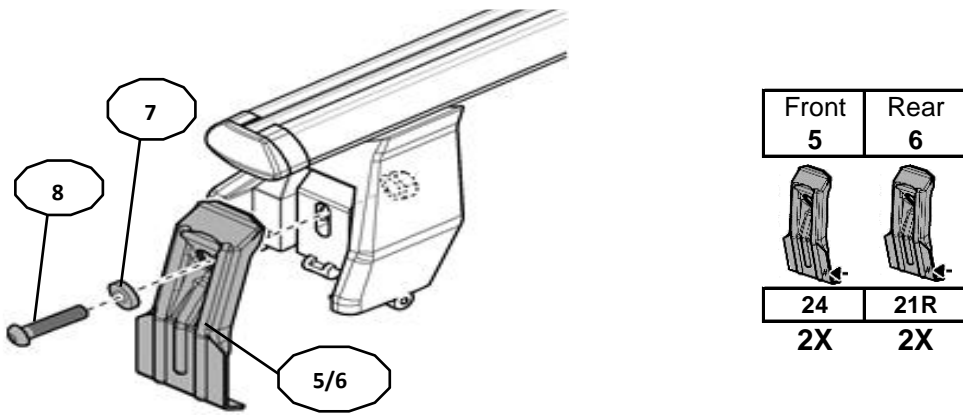

FIXING KIT DELTA

1

MANUFACTURER	MODEL CAR	DOORS	MODEL YEAR	D1	D2
HONDA	Civic X (FC) Sedan	4	16>	6,7	5,9

2

3

x4

4

OR

MANUFACTURER	MODEL CAR	DOORS	MODEL YEAR	A1	A2	A1	A2
				cm	cm	in	in
HONDA	Civic X (FC) Sedan	4	16>	24	33	9,4	13,0

X = predisposizione originale /original arrangement

5

MANUAL DELTA

FIXING KIT OMEGA

2

MANUFACTURER	MODEL CAR	DOORS	MODEL YEAR	D1	D2
HONDA	Civic X (FC) Sedan	4	16>	6,7	5,9