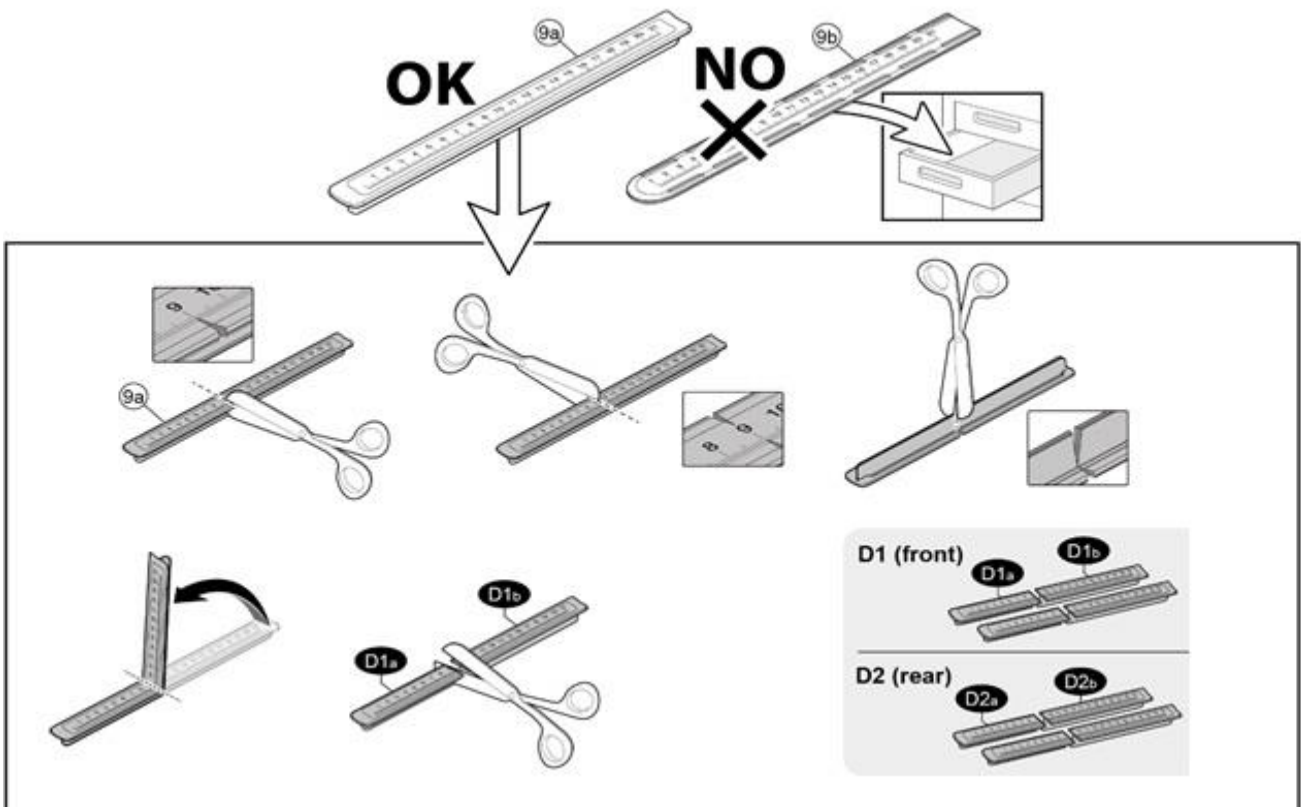

FIXING KIT DELTA

1

MANUFACTURER	MODEL CAR	DOORS	MODEL YEAR	D1	D2
HONDA	Civic X (FC) Sedan	4	16>	6,7	5,9

2

3

x4

4

OR

MANUFACTURER	MODEL CAR	DOORS	MODEL YEAR	A1	A2	A1	A2
				cm	cm	in	in
HONDA	Civic X (FC) Sedan	4	16>	24	33	9,4	13,0

X = predisposizione originale /original arrangement

5

MANUAL DELTA

FIXING KIT OMEGA

2

MANUFACTURER	MODEL CAR	DOORS	MODEL YEAR	D1	D2
HONDA	Civic X (FC) Sedan	4	16>	6,7	5,9

3

4

Front 5	Rear 6
24 2X	21R 2X

OR

MANUFACTURER	MODEL CAR	DOORS	MODEL YEAR	A1	A2	A1	A2
				cm	cm	in	in
HONDA	Civic X (FC) Sedan	4	16>	24	33	9,4	13,0

X = predisposizione originale /original arrangement

MANUAL OMEGA