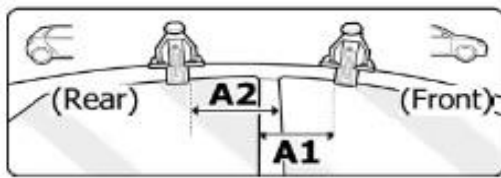

FIXING KIT DELTA

1

MANUFACTURER	MODEL CAR	DOORS	MODEL YEAR	D1	D2
HONDA	Civic X (FC) Sedan	4	16>	6,7	5,9

2

3

x4

4

OR