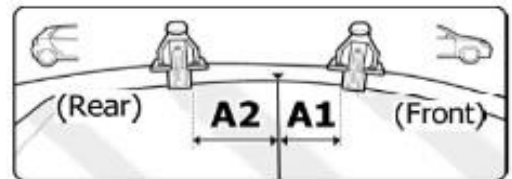

3

4

Front 5	Rear 6
24 2X	21R 2X

OR

MANUFACTURER	MODEL CAR	DOORS	MODEL YEAR	A1	A2	A1	A2
				cm	cm	in	in
HONDA	Civic X (FC) Sedan	4	16>	24	33	9,4	13,0

X = predisposizione originale /original arrangement

MANUAL OMEGA