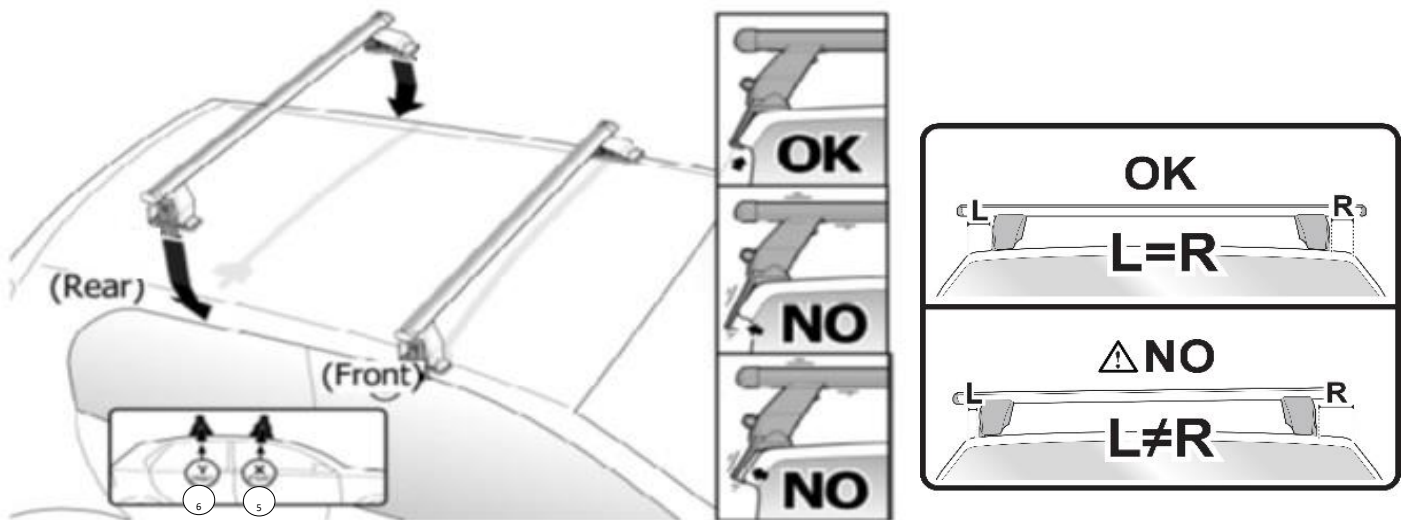

FIXING KIT DELTA

1

MANUFACTURER	MODEL CAR	DOORS	MODEL YEAR	D1	D2
HONDA	Civic X (FC) Sedan	4	16>	6,7	5,9

2

3

x4

4

OR

MANUFACTURER	MODEL CAR	DOORS	MODEL YEAR	A1	A2	A1	A2
				cm	cm	in	in
HONDA	Civic X (FC) Sedan	4	16>	24	33	9,4	13,0

X = predisposizione originale /original arrangement

5

MANUAL DELTA

FIXING KIT OMEGA

2

MANUFACTURER	MODEL CAR	DOORS	MODEL YEAR	D1	D2
HONDA	Civic X (FC) Sedan	4	16>	6,7	5,9