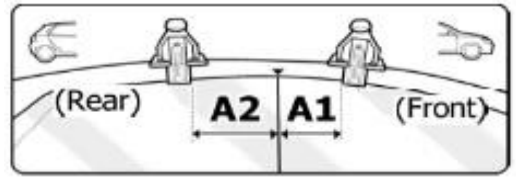

FIXING KIT DELTA

1

MANUFACTURER	MODEL CAR	DOORS	MODEL YEAR	D1	D2
HONDA	Civic X (FC) Sedan	4	16>	6,7	5,9

2

3

x4

4

OR