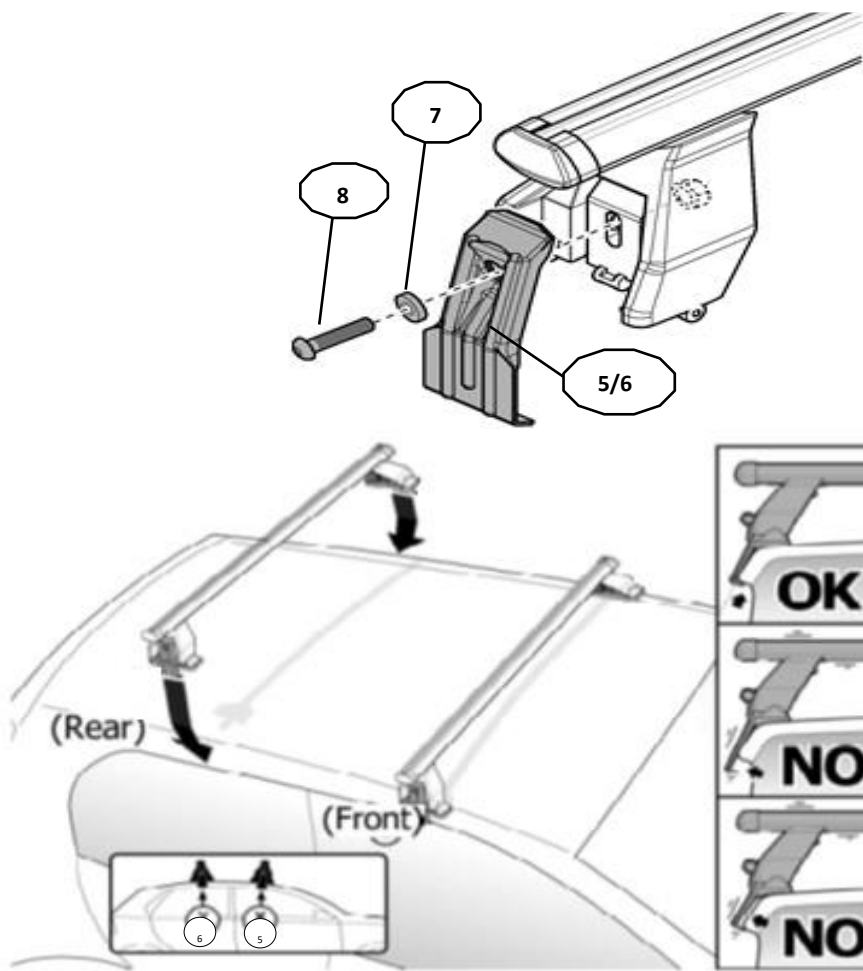

Front 5	Rear 6
24 2X	21R 2X

OR

MANUFACTURER	MODEL CAR	DOORS	MODEL YEAR	A1	A2	A1	A2
				cm	cm	in	in
HONDA	Civic X (FC) Sedan	4	16>	24	33	9,4	13,0

X = predisposizione originale /original arrangement

MANUAL OMEGA