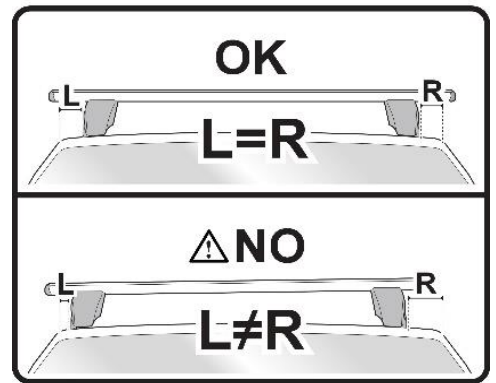

3

4

Front 5	Rear 6
24 2X	21R 2X

OR

MANUFACTURER	MODEL CAR	DOORS	MODEL YEAR	A1	A2	A1	A2
				cm	cm	in	in
HONDA	Civic X (FC) Sedan	4	16>	24	33	9,4	13,0

X = predisposizione originale /original arrangement

MANUAL OMEGA