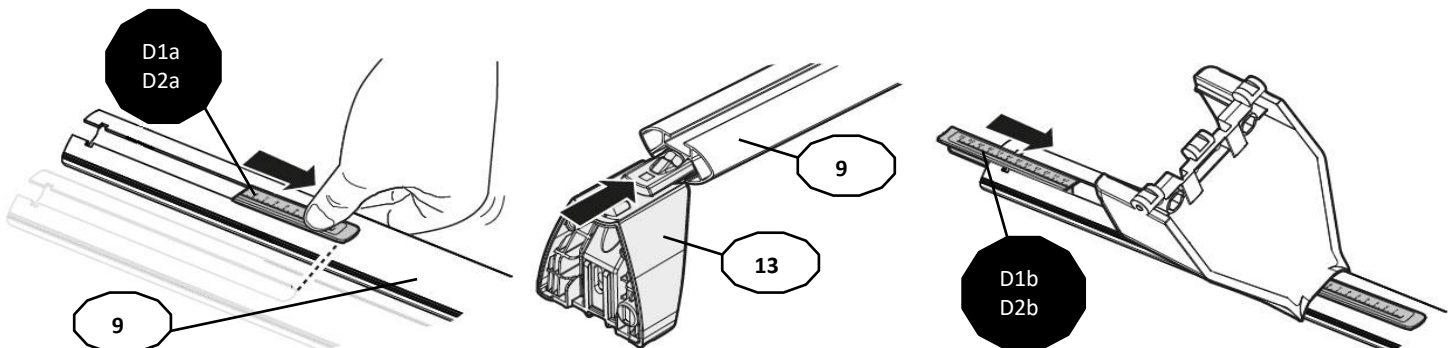

FIXING KIT DELTA

1

MANUFACTURER	MODEL CAR	DOORS	MODEL YEAR	D1	D2
HONDA	Civic X (FC) Sedan	4	16>	6,7	5,9

2

3

x4

4

OR

MANUFACTURER	MODEL CAR	DOORS	MODEL YEAR	A1	A2	A1	A2
				cm	cm	in	in
HONDA	Civic X (FC) Sedan	4	16>	24	33	9,4	13,0

X = predisposizione originale /original arrangement

5

MANUAL DELTA

FIXING KIT OMEGA

2

MANUFACTURER	MODEL CAR	DOORS	MODEL YEAR	D1	D2
HONDA	Civic X (FC) Sedan	4	16>	6,7	5,9