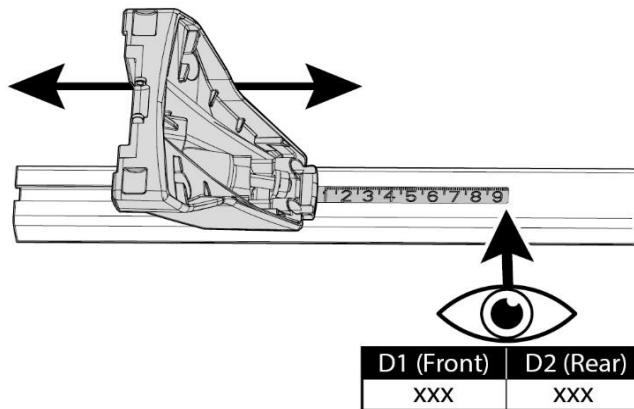

FIXING KIT DELTA

1

MANUFACTURER	MODEL CAR	DOORS	MODEL YEAR	D1	D2
HONDA	Civic X (FC) Sedan	4	16>	6,7	5,9

2

3

x4

4

OR

MANUFACTURER	MODEL CAR	DOORS	MODEL YEAR	A1	A2	A1	A2
				cm	cm	in	in
HONDA	Civic X (FC) Sedan	4	16>	24	33	9,4	13,0

X = predisposizione originale /original arrangement

5

MANUAL DELTA

FIXING KIT OMEGA

2

MANUFACTURER	MODEL CAR	DOORS	MODEL YEAR	D1	D2
HONDA	Civic X (FC) Sedan	4	16>	6,7	5,9

3

4

Front 5	Rear 6
24 2X	21R 2X

OR

MANUFACTURER	MODEL CAR	DOORS	MODEL YEAR	A1	A2	A1	A2
				cm	cm	in	in
HONDA	Civic X (FC) Sedan	4	16>	24	33	9,4	13,0

X = predisposizione originale /original arrangement

MANUAL OMEGA