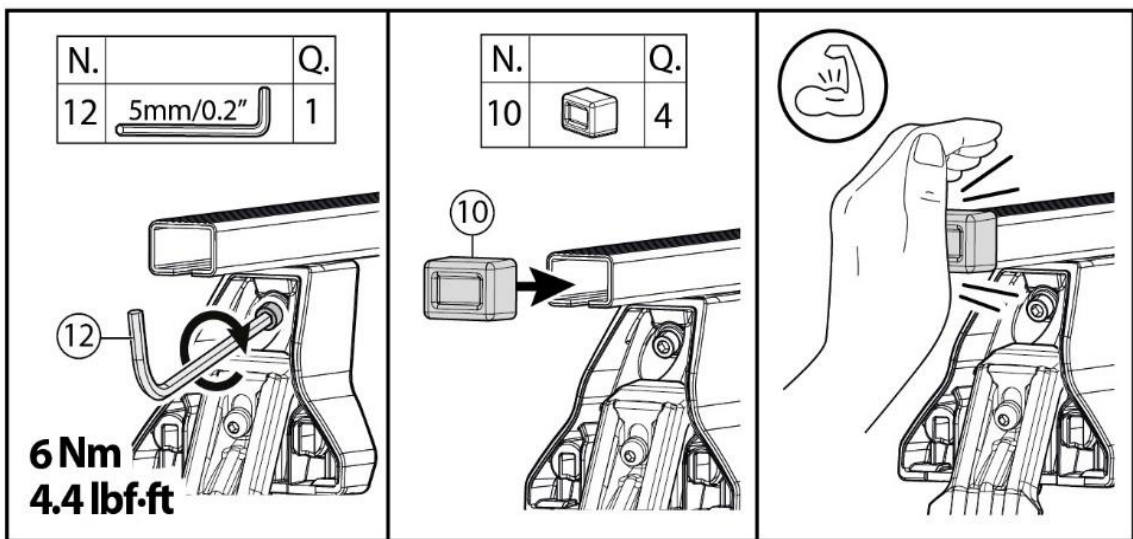

MANUFACTURER	MODEL CAR	DOORS	MODEL YEAR	D1	D2
HONDA	Civic X (FC) Sedan	4	16>	6,7	5,9

3

4