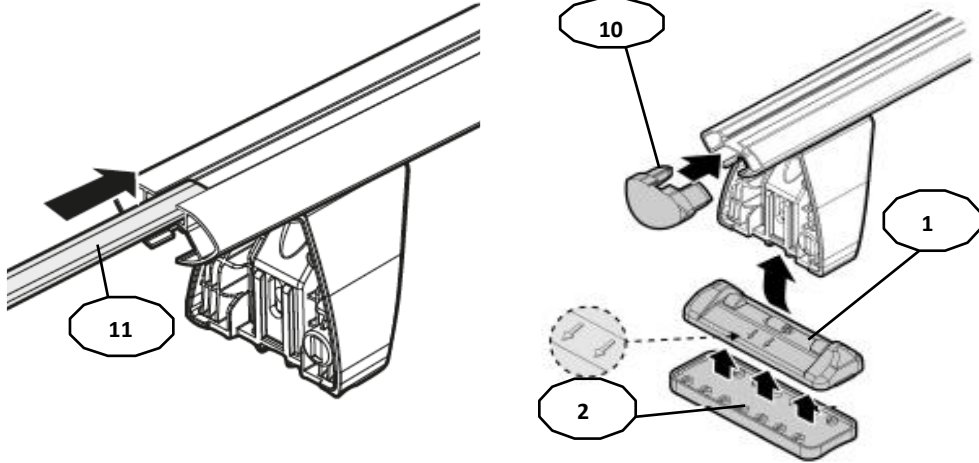

FIXING KIT DELTA

1

MANUFACTURER	MODEL CAR	DOORS	MODEL YEAR	D1	D2
HONDA	Civic X (FC) Sedan	4	16>	6,7	5,9

2

3

x4

4

OR

MANUFACTURER	MODEL CAR	DOORS	MODEL YEAR	A1	A2	A1	A2
				cm	cm	in	in
HONDA	Civic X (FC) Sedan	4	16>	24	33	9,4	13,0

X = predisposizione originale /original arrangement

5

MANUAL DELTA

FIXING KIT OMEGA

2

MANUFACTURER	MODEL CAR	DOORS	MODEL YEAR	D1	D2
HONDA	Civic X (FC) Sedan	4	16>	6,7	5,9