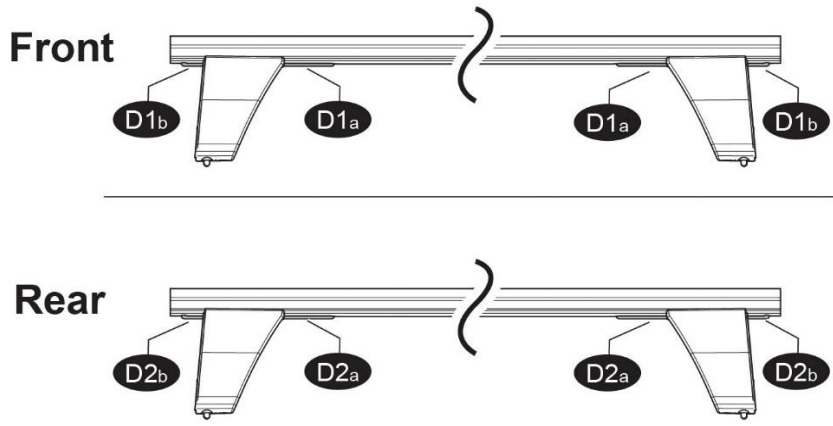

FIXING KIT DELTA

1

MANUFACTURER	MODEL CAR	DOORS	MODEL YEAR	D1	D2
HONDA	Civic X (FC) Sedan	4	16>	6,7	5,9

2

3

x4

4

OR

MANUFACTURER	MODEL CAR	DOORS	MODEL YEAR	A1	A2	A1	A2
				cm	cm	in	in
HONDA	Civic X (FC) Sedan	4	16>	24	33	9,4	13,0

X = predisposizione originale /original arrangement

5

MANUAL DELTA

FIXING KIT OMEGA

2

MANUFACTURER	MODEL CAR	DOORS	MODEL YEAR	D1	D2
HONDA	Civic X (FC) Sedan	4	16>	6,7	5,9

3

4

Front 5	Rear 6
24 2X	21R 2X

OR

MANUFACTURER	MODEL CAR	DOORS	MODEL YEAR	A1	A2	A1	A2
				cm	cm	in	in
HONDA	Civic X (FC) Sedan	4	16>	24	33	9,4	13,0

X = predisposizione originale /original arrangement

MANUAL OMEGA