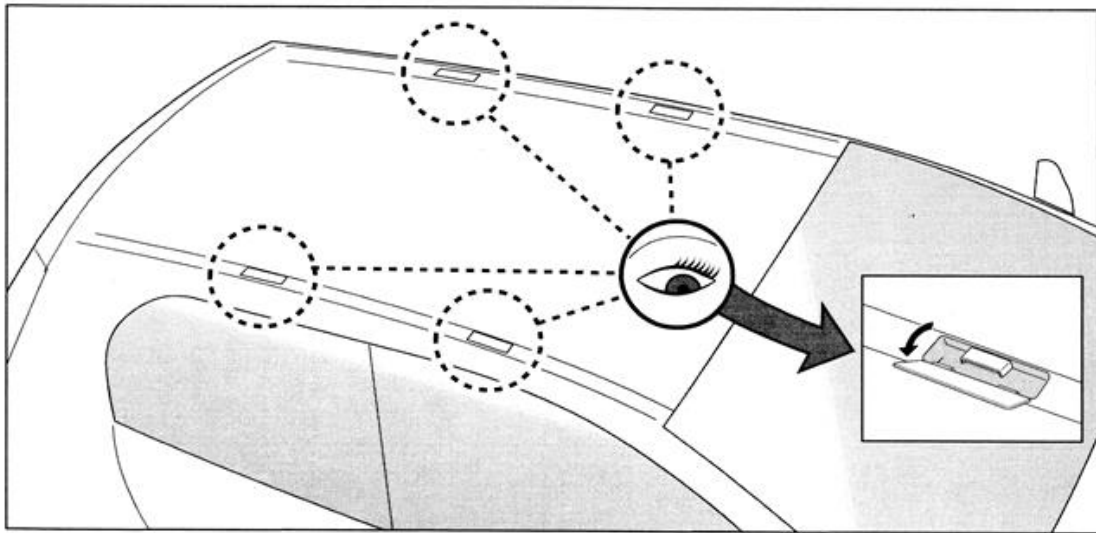

FIXING KIT DELTA

1

MANUFACTURER	MODEL CAR	DOORS	MODEL YEAR	D1	D2
SUZUKI	Baleno	5	15>19	6,3	5,1
SUZUKI	Sx4 S-Cross	5	16>21	6,7	4,1

2

Front

Rear

3

x4

4

x4

Front	Rear
5	6

8
4X

MANUAL DELTA

FIXING KIT OMEGA

2

MANUFACTURER	MODEL CAR	DOORS	MODEL YEAR	D1	D2
SUZUKI	Baleno	5	15>19	6,3	5,1
SUZUKI	Sx4 S-Cross	5	16>21	6,7	4,1