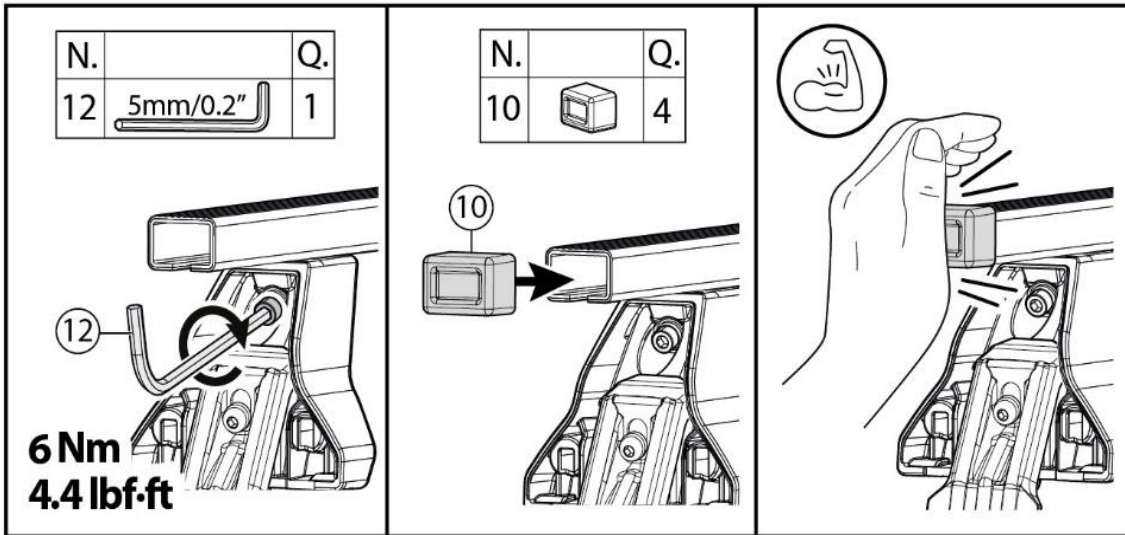

MANUFACTURER	MODEL CAR	DOORS	MODEL YEAR	D1	D2
SUZUKI	Baleno	5	15>19	6,3	5,1
SUZUKI	Sx4 S-Cross	5	16>21	6,7	4,1

3

4