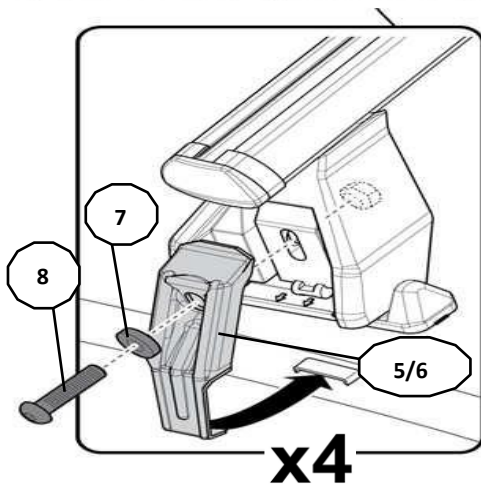

Front	Rear
5	6
8	
4X	

MANUAL OMEGA