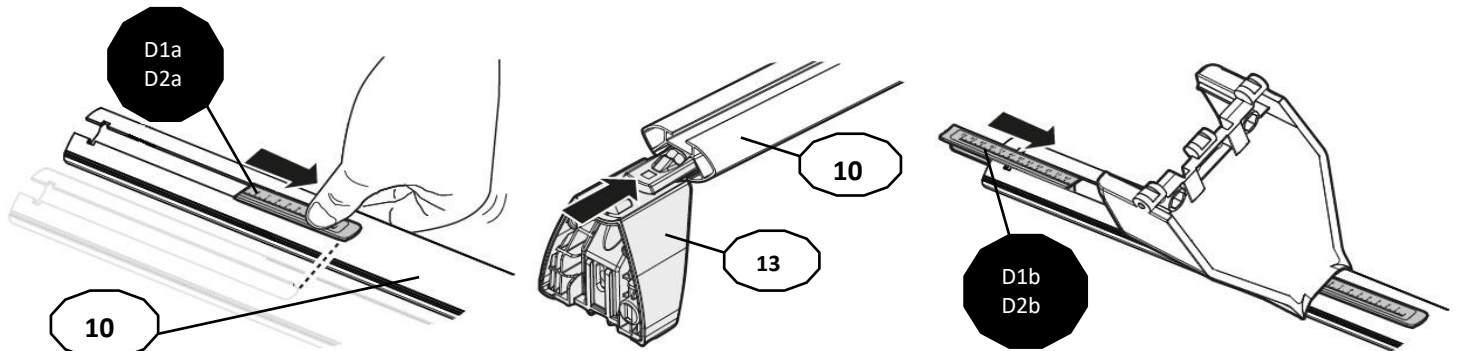

FIXING KIT DELTA

1

MANUFACTURER	MODEL CAR	DOORS	MODEL YEAR	D1	D2
SUZUKI	Baleno	5	15>19	6,3	5,1
SUZUKI	Sx4 S-Cross	5	16>21	6,7	4,1

2

Front

Rear

3

x4

4

x4

Front	Rear
5	6

8
4X

MANUAL DELTA

FIXING KIT OMEGA

2

MANUFACTURER	MODEL CAR	DOORS	MODEL YEAR	D1	D2
SUZUKI	Baleno	5	15>19	6,3	5,1
SUZUKI	Sx4 S-Cross	5	16>21	6,7	4,1