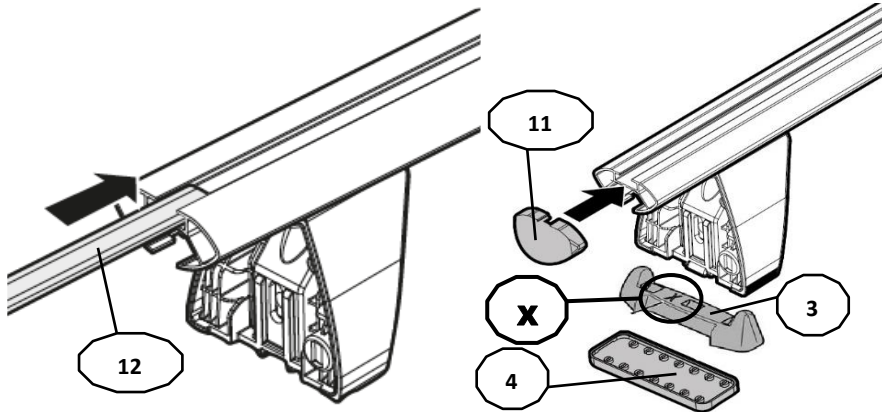

FIXING KIT DELTA

1

MANUFACTURER	MODEL CAR	DOORS	MODEL YEAR	D1	D2
SUZUKI	Baleno	5	15>19	6,3	5,1
SUZUKI	Sx4 S-Cross	5	16>21	6,7	4,1

2

Front

Rear

3

x4

4

x4

Front	Rear
5	6

8
4X

MANUAL DELTA

FIXING KIT OMEGA

2

MANUFACTURER	MODEL CAR	DOORS	MODEL YEAR	D1	D2
SUZUKI	Baleno	5	15>19	6,3	5,1
SUZUKI	Sx4 S-Cross	5	16>21	6,7	4,1