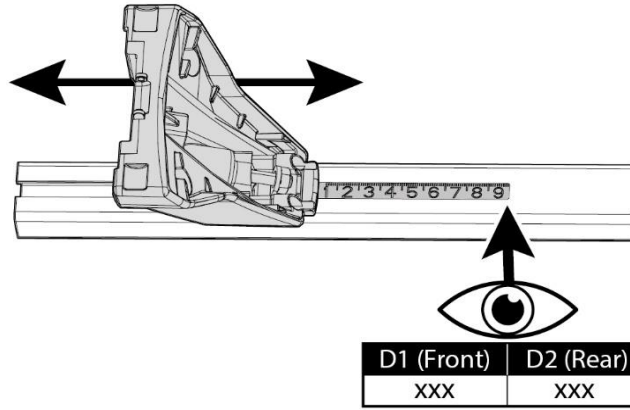

FIXING KIT DELTA

1

MANUFACTURER	MODEL CAR	DOORS	MODEL YEAR	D1	D2
SUZUKI	Baleno	5	15>19	6,3	5,1
SUZUKI	Sx4 S-Cross	5	16>21	6,7	4,1

2

Front

Rear

3

x4

4

x4

Front	Rear
5	6

8
4X

MANUAL DELTA

FIXING KIT OMEGA

2

MANUFACTURER	MODEL CAR	DOORS	MODEL YEAR	D1	D2
SUZUKI	Baleno	5	15>19	6,3	5,1
SUZUKI	Sx4 S-Cross	5	16>21	6,7	4,1