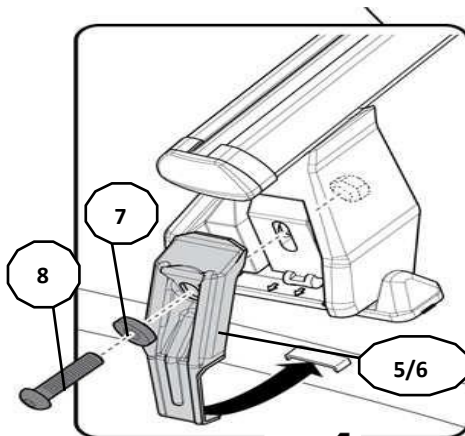

FIXING KIT DELTA

1

MANUFACTURER	MODEL CAR	DOORS	MODEL YEAR	D1	D2
SUZUKI	Baleno	5	15>19	6,3	5,1
SUZUKI	Sx4 S-Cross	5	16>21	6,7	4,1

2

Front

Rear

3

x4

4

x4

Front	Rear
5	6

8
4X

MANUAL DELTA

FIXING KIT OMEGA

2

MANUFACTURER	MODEL CAR	DOORS	MODEL YEAR	D1	D2
SUZUKI	Baleno	5	15>19	6,3	5,1
SUZUKI	Sx4 S-Cross	5	16>21	6,7	4,1