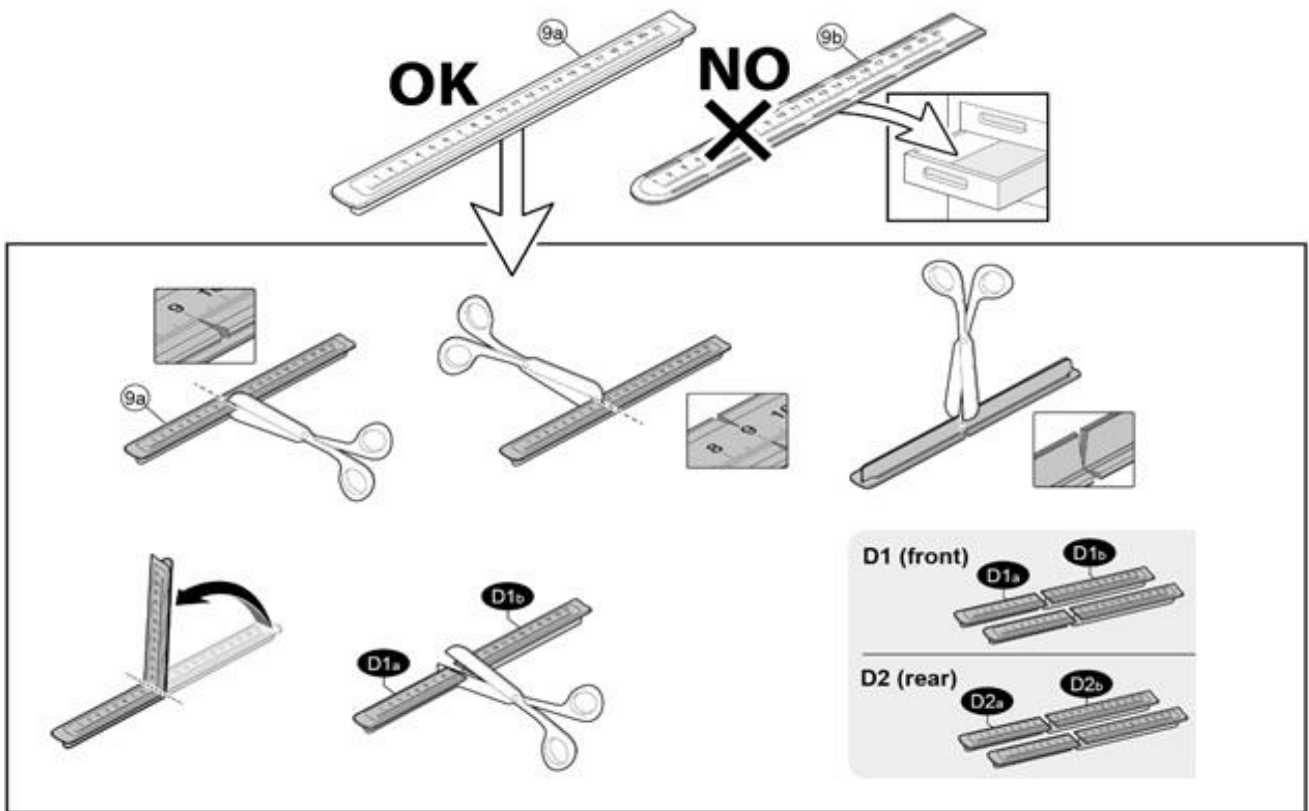

FIXING KIT DELTA

1

MANUFACTURER	MODEL CAR	DOORS	MODEL YEAR	D1	D2
SUZUKI	Baleno	5	15>19	6,3	5,1
SUZUKI	Sx4 S-Cross	5	16>21	6,7	4,1

2

Front

Rear

3

x4

4

x4

Front	Rear
5	6

8
4X

MANUAL DELTA

FIXING KIT OMEGA

2

MANUFACTURER	MODEL CAR	DOORS	MODEL YEAR	D1	D2
SUZUKI	Baleno	5	15>19	6,3	5,1
SUZUKI	Sx4 S-Cross	5	16>21	6,7	4,1