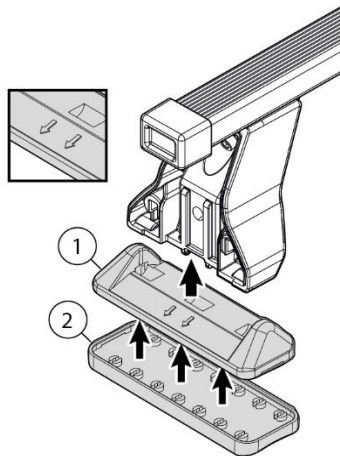

4

x4

Front	Rear
5	6

8
4X

MANUAL DELTA

FIXING KIT OMEGA

2

MANUFACTURER	MODEL CAR	DOORS	MODEL YEAR	D1	D2
SUZUKI	Baleno	5	15>19	6,3	5,1
SUZUKI	Sx4 S-Cross	5	16>21	6,7	4,1

3

4

Front	Rear
5	6
	
8	
4X	

MANUAL OMEGA

NOTE:
