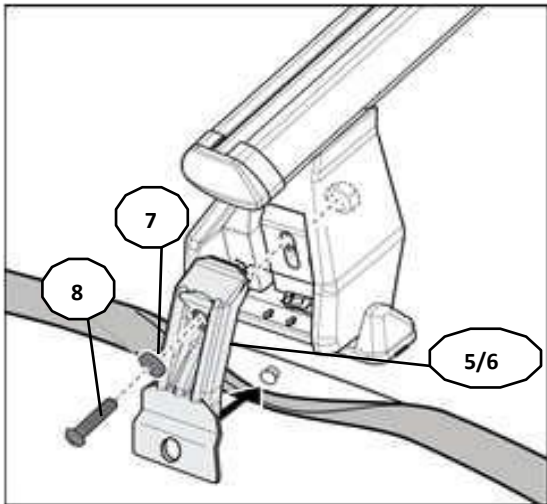

5

MANUAL DELTA

FIXING KIT OMEGA

2

MANUFACTURER	MODEL CAR	DOORS	MODEL YEAR	D1	D2
VOLKSWAGEN	Golf IV (1J)	5	97>04	10,0	6,7
VOLKSWAGEN	Jetta (A4) / Bora	4	98>05	10,0	6,7

3

4

Front	Rear
5	6
	
35	
4X	