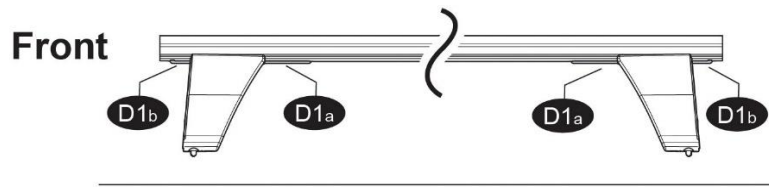

FIXING KIT DELTA

1

MANUFACTURER	MODEL CAR	DOORS	MODEL YEAR	D1	D2
VOLKSWAGEN	Golf IV (1J)	5	97>04	10,0	6,7
VOLKSWAGEN	Jetta (A4) / Bora	4	98>05	10,0	6,7

2

3

x4

4

Front	Rear
5	6
35	
4X	

5

MANUAL DELTA

FIXING KIT OMEGA

2

MANUFACTURER	MODEL CAR	DOORS	MODEL YEAR	D1	D2
VOLKSWAGEN	Golf IV (1J)	5	97>04	10,0	6,7
VOLKSWAGEN	Jetta (A4) / Bora	4	98>05	10,0	6,7

3

4

Front	Rear
5	6
	
35	
4X	