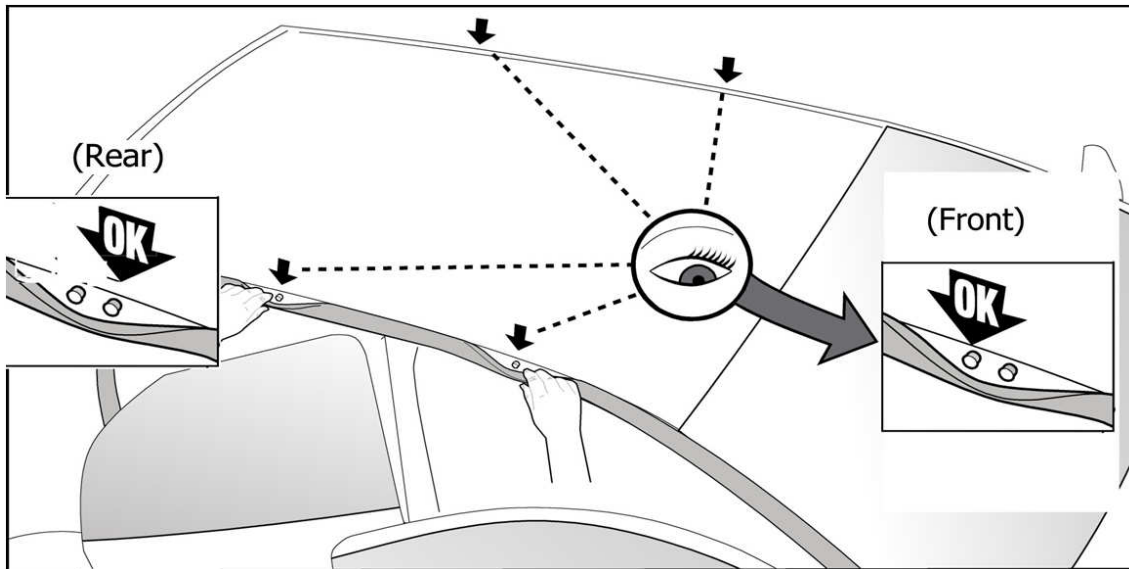

FIXING KIT DELTA

1

MANUFACTURER	MODEL CAR	DOORS	MODEL YEAR	D1	D2
VOLKSWAGEN	Golf IV (1J)	5	97>04	10,0	6,7
VOLKSWAGEN	Jetta (A4) / Bora	4	98>05	10,0	6,7

2

3

x4

4

Front	Rear
5	6
35	
4X	

5

MANUAL DELTA

FIXING KIT OMEGA

2

MANUFACTURER	MODEL CAR	DOORS	MODEL YEAR	D1	D2
VOLKSWAGEN	Golf IV (1J)	5	97>04	10,0	6,7
VOLKSWAGEN	Jetta (A4) / Bora	4	98>05	10,0	6,7

3

4

Front	Rear
5	6
	
35	
4X	