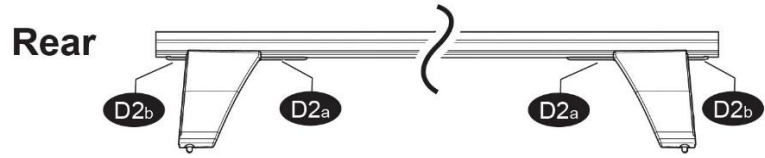

FIXING KIT DELTA

1

MANUFACTURER	MODEL CAR	DOORS	MODEL YEAR	D1	D2
VOLKSWAGEN	Golf IV (1J)	5	97>04	10,0	6,7
VOLKSWAGEN	Jetta (A4) / Bora	4	98>05	10,0	6,7

2

3

x4

4

Front	Rear
5	6
35	
4X	

5

MANUAL DELTA

FIXING KIT OMEGA

2

MANUFACTURER	MODEL CAR	DOORS	MODEL YEAR	D1	D2
VOLKSWAGEN	Golf IV (1J)	5	97>04	10,0	6,7
VOLKSWAGEN	Jetta (A4) / Bora	4	98>05	10,0	6,7

3

4

Front	Rear
5	6
	
35	
4X	