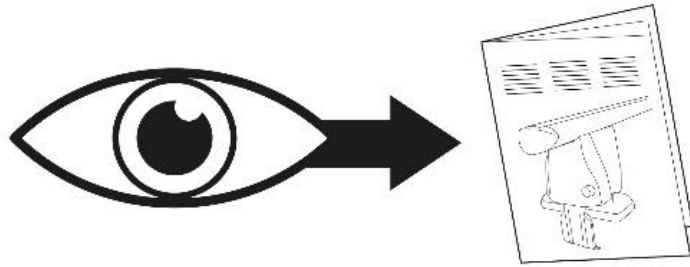

FIXING KIT DELTA

1

MANUFACTURER	MODEL CAR	DOORS	MODEL YEAR	D1	D2
VOLKSWAGEN	Golf IV (1J)	5	97>04	10,0	6,7
VOLKSWAGEN	Jetta (A4) / Bora	4	98>05	10,0	6,7

2

3

x4

4

Front	Rear
5	6
35	
4X	

5

MANUAL DELTA

FIXING KIT OMEGA

2

MANUFACTURER	MODEL CAR	DOORS	MODEL YEAR	D1	D2
VOLKSWAGEN	Golf IV (1J)	5	97>04	10,0	6,7
VOLKSWAGEN	Jetta (A4) / Bora	4	98>05	10,0	6,7

3

4

Front	Rear
5	6
	
35	
4X	