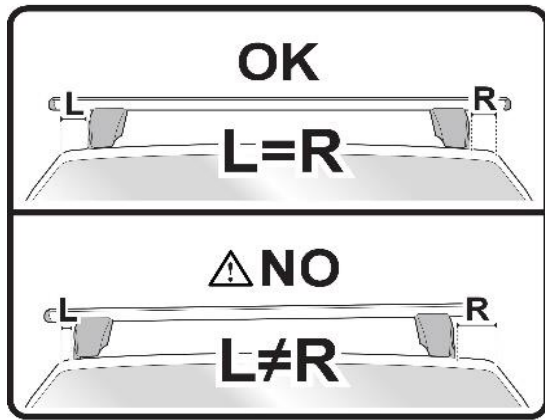

FIXING KIT DELTA

1

MANUFACTURER	MODEL CAR	DOORS	MODEL YEAR	D1	D2
VOLKSWAGEN	Golf IV (1J)	5	97>04	10,0	6,7
VOLKSWAGEN	Jetta (A4) / Bora	4	98>05	10,0	6,7

2

3

x4

4

Front	Rear
5	6
35	
4X	

5

MANUAL DELTA

FIXING KIT OMEGA

2

MANUFACTURER	MODEL CAR	DOORS	MODEL YEAR	D1	D2
VOLKSWAGEN	Golf IV (1J)	5	97>04	10,0	6,7
VOLKSWAGEN	Jetta (A4) / Bora	4	98>05	10,0	6,7

3

4

Front	Rear
5	6
	
35	
4X	