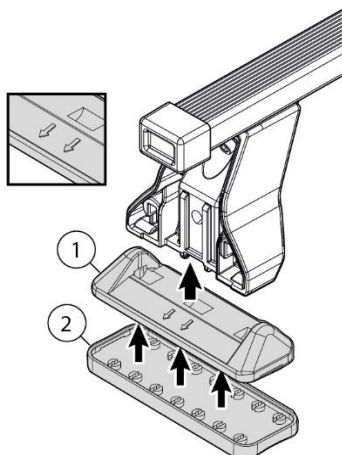

5

MANUAL DELTA

FIXING KIT OMEGA

2

MANUFACTURER	MODEL CAR	DOORS	MODEL YEAR	D1	D2
VOLKSWAGEN	Golf IV (1J)	5	97>04	10,0	6,7
VOLKSWAGEN	Jetta (A4) / Bora	4	98>05	10,0	6,7

3

4

Front	Rear
5	6
	
35	
4X	