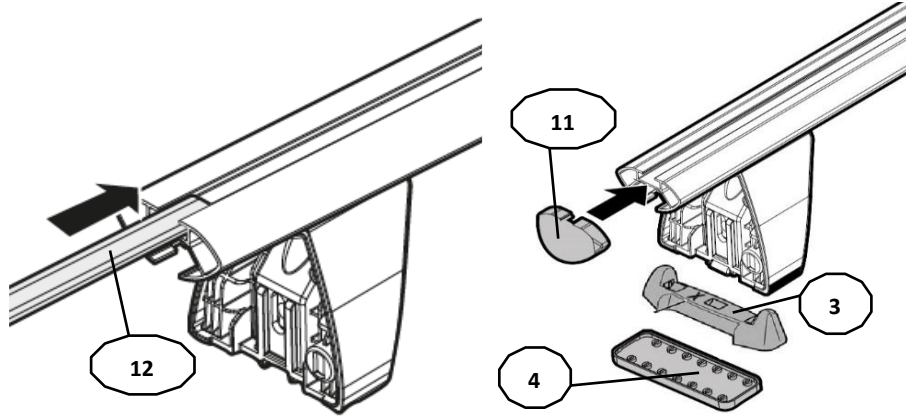

FIXING KIT DELTA

1

MANUFACTURER	MODEL CAR	DOORS	MODEL YEAR	D1	D2
VOLKSWAGEN	Golf IV (1J)	5	97>04	10,0	6,7
VOLKSWAGEN	Jetta (A4) / Bora	4	98>05	10,0	6,7

2

3

x4

4

Front	Rear
5	6
35	
4X	

5

MANUAL DELTA

FIXING KIT OMEGA

2

MANUFACTURER	MODEL CAR	DOORS	MODEL YEAR	D1	D2
VOLKSWAGEN	Golf IV (1J)	5	97>04	10,0	6,7
VOLKSWAGEN	Jetta (A4) / Bora	4	98>05	10,0	6,7

3

4

Front	Rear
5	6
	
35	
4X	