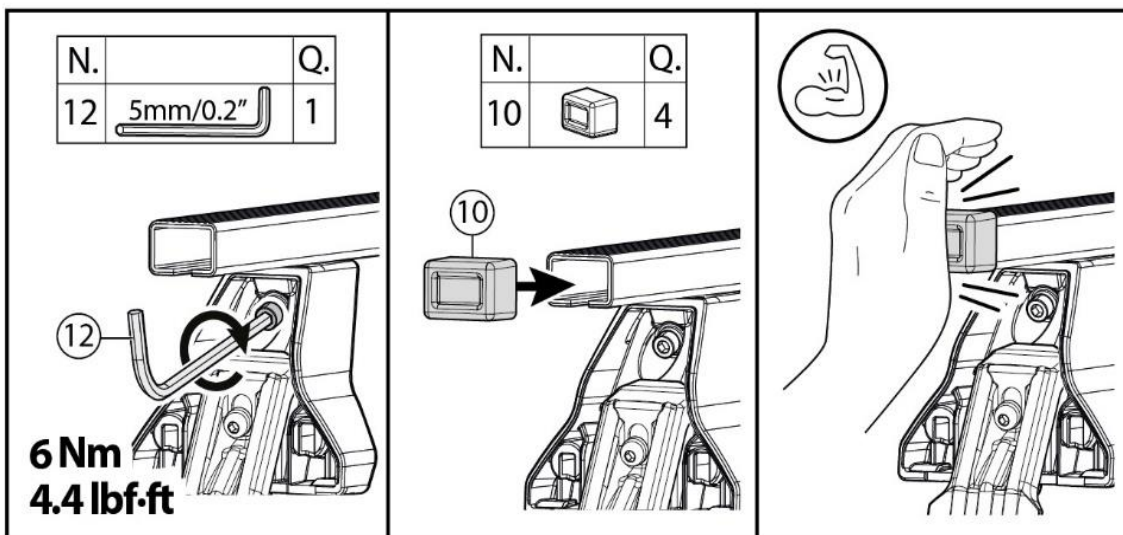

5

MANUAL DELTA

FIXING KIT OMEGA

2

MANUFACTURER	MODEL CAR	DOORS	MODEL YEAR	D1	D2
VOLKSWAGEN	Golf IV (1J)	5	97>04	10,0	6,7
VOLKSWAGEN	Jetta (A4) / Bora	4	98>05	10,0	6,7

3

4

Front	Rear
5	6
	
35	
4X	