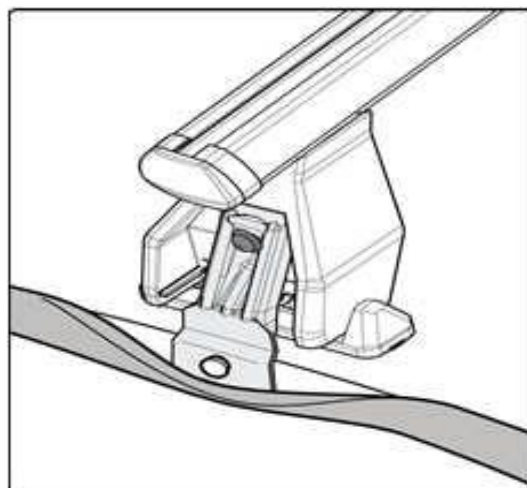

FIXING KIT DELTA

1

MANUFACTURER	MODEL CAR	DOORS	MODEL YEAR	D1	D2
VOLKSWAGEN	Golf IV (1J)	5	97>04	10,0	6,7
VOLKSWAGEN	Jetta (A4) / Bora	4	98>05	10,0	6,7

2

3

x4

4

Front	Rear
5	6
35	
4X	

5

MANUAL DELTA

FIXING KIT OMEGA

2

MANUFACTURER	MODEL CAR	DOORS	MODEL YEAR	D1	D2
VOLKSWAGEN	Golf IV (1J)	5	97>04	10,0	6,7
VOLKSWAGEN	Jetta (A4) / Bora	4	98>05	10,0	6,7

3

4

Front	Rear
5	6
	
35	
4X	