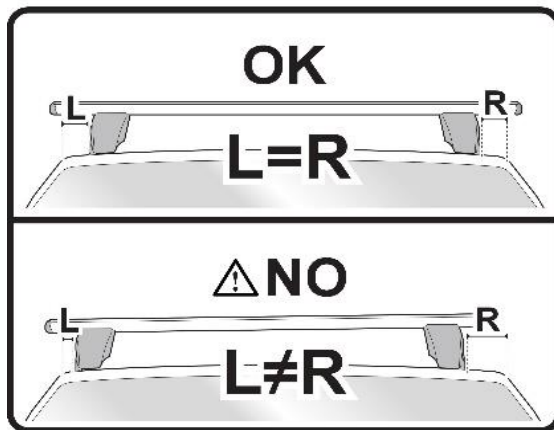

5

MANUAL DELTA

FIXING KIT OMEGA

2

MANUFACTURER	MODEL CAR	DOORS	MODEL YEAR	D1	D2
VOLKSWAGEN	Golf IV (1J)	5	97>04	10,0	6,7
VOLKSWAGEN	Jetta (A4) / Bora	4	98>05	10,0	6,7

3

4

Front	Rear
5	6
	
35	
4X	