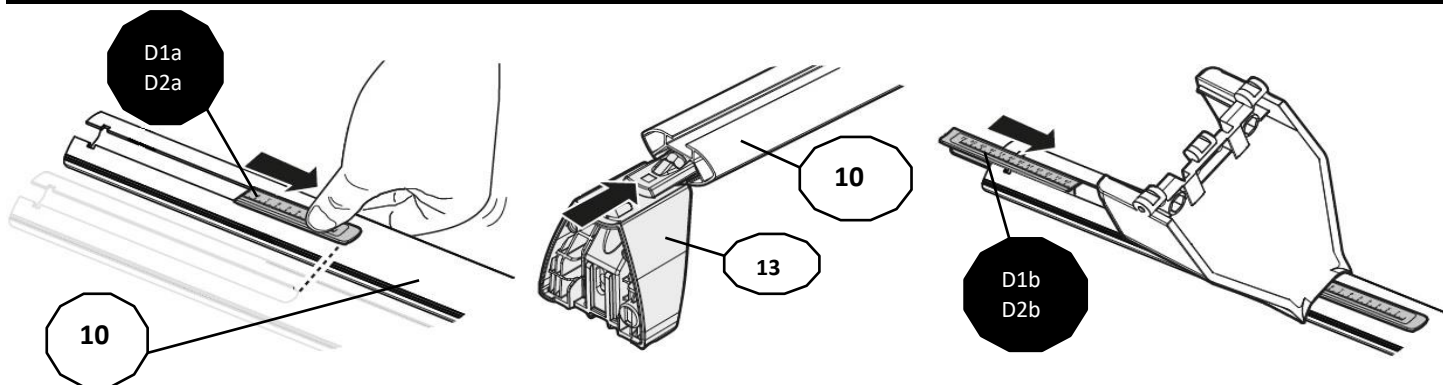

FIXING KIT DELTA

1

MANUFACTURER	MODEL CAR	DOORS	MODEL YEAR	D1	D2
VOLKSWAGEN	Golf IV (1J)	5	97>04	10,0	6,7
VOLKSWAGEN	Jetta (A4) / Bora	4	98>05	10,0	6,7

2

3

x4

4

Front	Rear
5	6
35	
4X	

5

MANUAL DELTA

FIXING KIT OMEGA

2

MANUFACTURER	MODEL CAR	DOORS	MODEL YEAR	D1	D2
VOLKSWAGEN	Golf IV (1J)	5	97>04	10,0	6,7
VOLKSWAGEN	Jetta (A4) / Bora	4	98>05	10,0	6,7

3

4

Front	Rear
5	6
	
35	
4X	