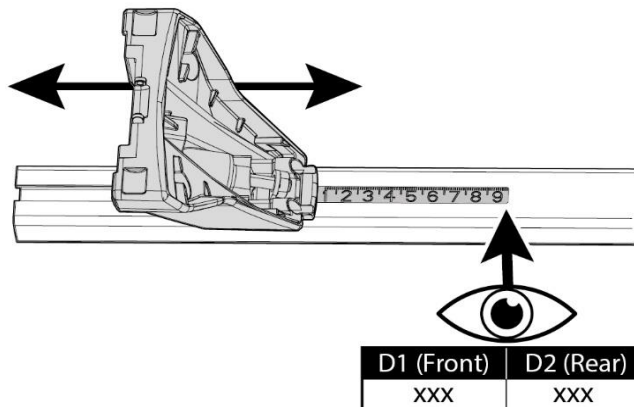

FIXING KIT DELTA

1

MANUFACTURER	MODEL CAR	DOORS	MODEL YEAR	D1	D2
VOLKSWAGEN	Golf IV (1J)	5	97>04	10,0	6,7
VOLKSWAGEN	Jetta (A4) / Bora	4	98>05	10,0	6,7

2

3

x4

4

Front	Rear
5	6
35	
4X	

5

MANUAL DELTA

FIXING KIT OMEGA

2

MANUFACTURER	MODEL CAR	DOORS	MODEL YEAR	D1	D2
VOLKSWAGEN	Golf IV (1J)	5	97>04	10,0	6,7
VOLKSWAGEN	Jetta (A4) / Bora	4	98>05	10,0	6,7

3

4

Front	Rear
5	6
	
35	
4X	