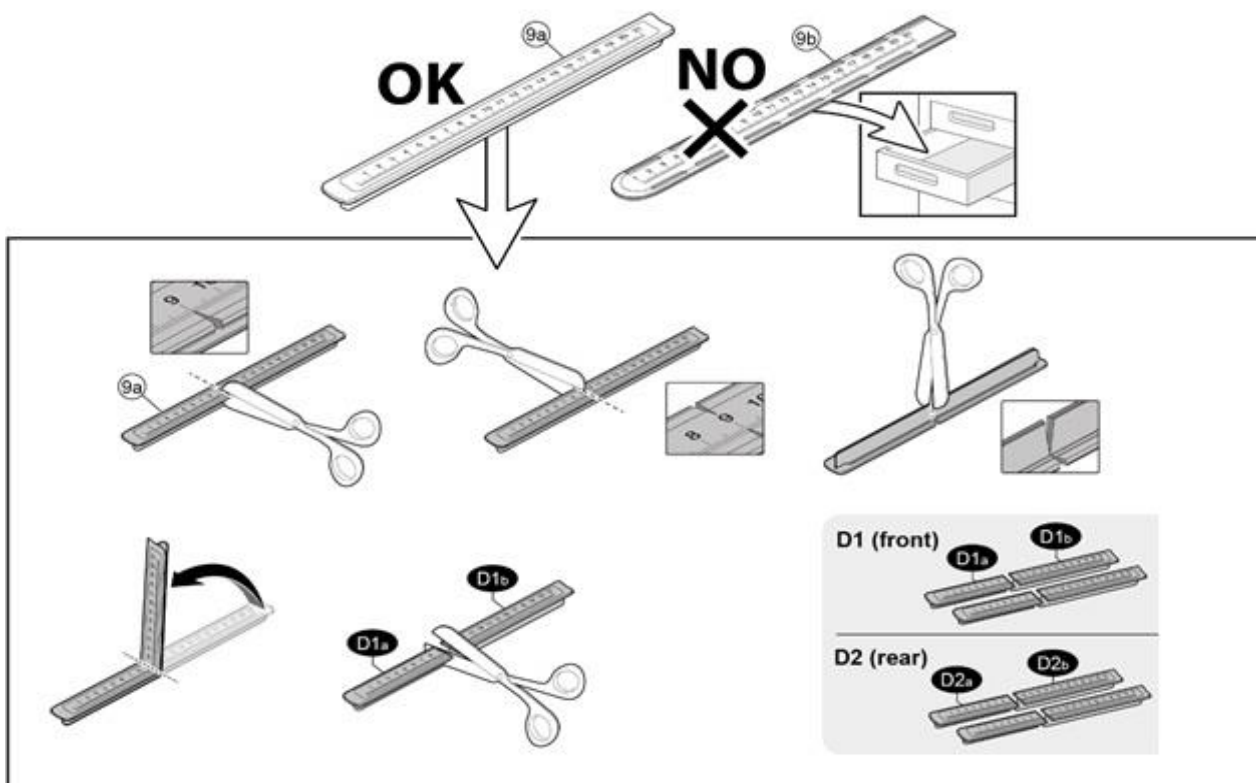

FIXING KIT DELTA

1

MANUFACTURER	MODEL CAR	DOORS	MODEL YEAR	D1	D2
VOLKSWAGEN	Golf IV (1J)	5	97>04	10,0	6,7
VOLKSWAGEN	Jetta (A4) / Bora	4	98>05	10,0	6,7

2

3

x4

4

Front	Rear
5	6
35	
4X	

5

MANUAL DELTA

FIXING KIT OMEGA

2

MANUFACTURER	MODEL CAR	DOORS	MODEL YEAR	D1	D2
VOLKSWAGEN	Golf IV (1J)	5	97>04	10,0	6,7
VOLKSWAGEN	Jetta (A4) / Bora	4	98>05	10,0	6,7

3

4

Front	Rear
5	6
	
35	
4X	