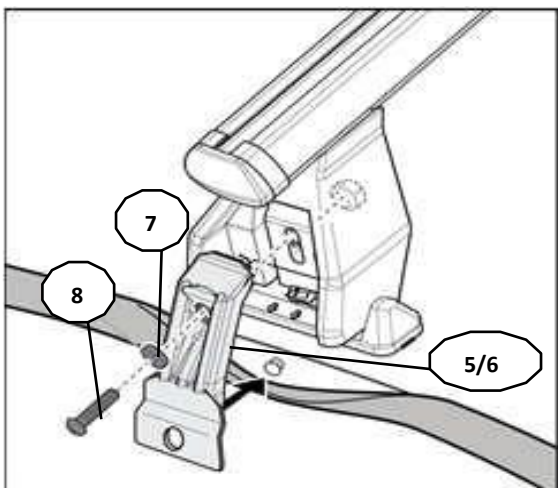

FIXING KIT DELTA

1

MANUFACTURER	MODEL CAR	DOORS	MODEL YEAR	D1	D2
VOLKSWAGEN	Golf IV (1J)	5	97>04	10,0	6,7
VOLKSWAGEN	Jetta (A4) / Bora	4	98>05	10,0	6,7

2

3

x4

4

Front	Rear
5	6
35	
4X	

5

MANUAL DELTA

FIXING KIT OMEGA

2

MANUFACTURER	MODEL CAR	DOORS	MODEL YEAR	D1	D2
VOLKSWAGEN	Golf IV (1J)	5	97>04	10,0	6,7
VOLKSWAGEN	Jetta (A4) / Bora	4	98>05	10,0	6,7

3

4

Front	Rear
5	6
	
35	
4X	