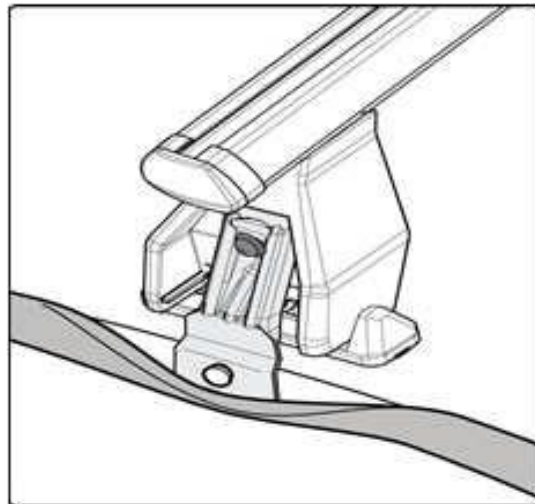

5

MANUAL DELTA

FIXING KIT OMEGA

2

MANUFACTURER	MODEL CAR	DOORS	MODEL YEAR	D1	D2
VOLKSWAGEN	Golf IV (1J)	5	97>04	10,0	6,7
VOLKSWAGEN	Jetta (A4) / Bora	4	98>05	10,0	6,7

3

4

Front	Rear
5	6
	
35	
4X	