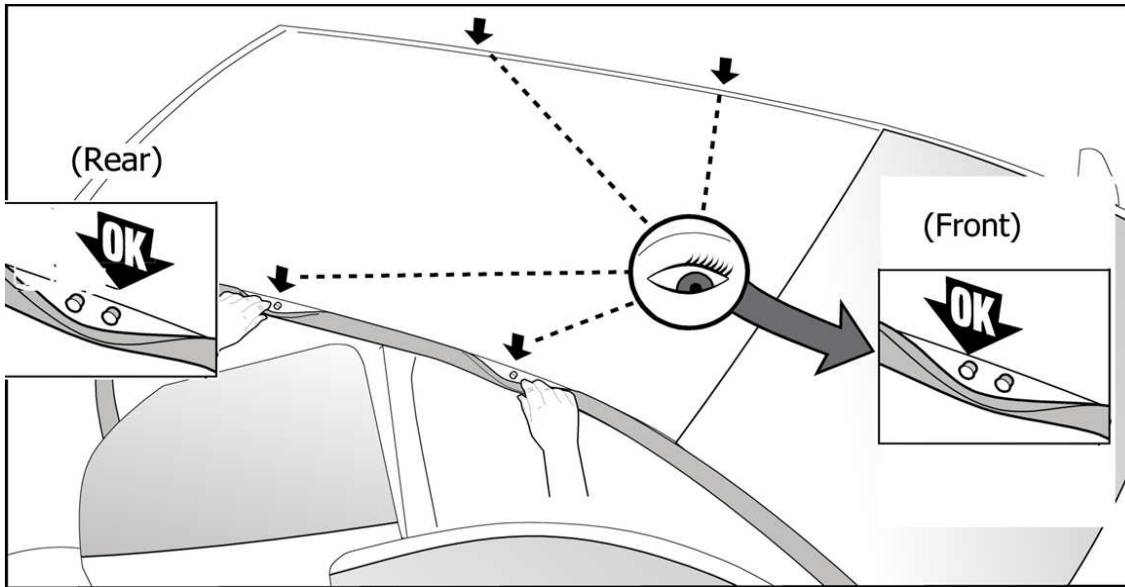

5

MANUAL DELTA

FIXING KIT OMEGA

2

MANUFACTURER	MODEL CAR	DOORS	MODEL YEAR	D1	D2
VOLKSWAGEN	Golf IV (1J)	5	97>04	10,0	6,7
VOLKSWAGEN	Jetta (A4) / Bora	4	98>05	10,0	6,7

3

4

Front	Rear
5	6
	
35	
4X	