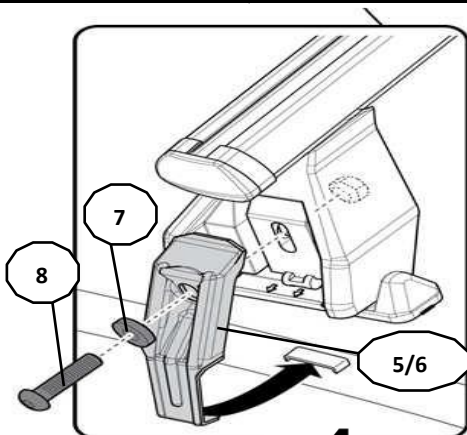

4

MODEL CAR	DOORS	MODEL YEAR
Córdoba I	4	93>02
Ibiza II		93>02