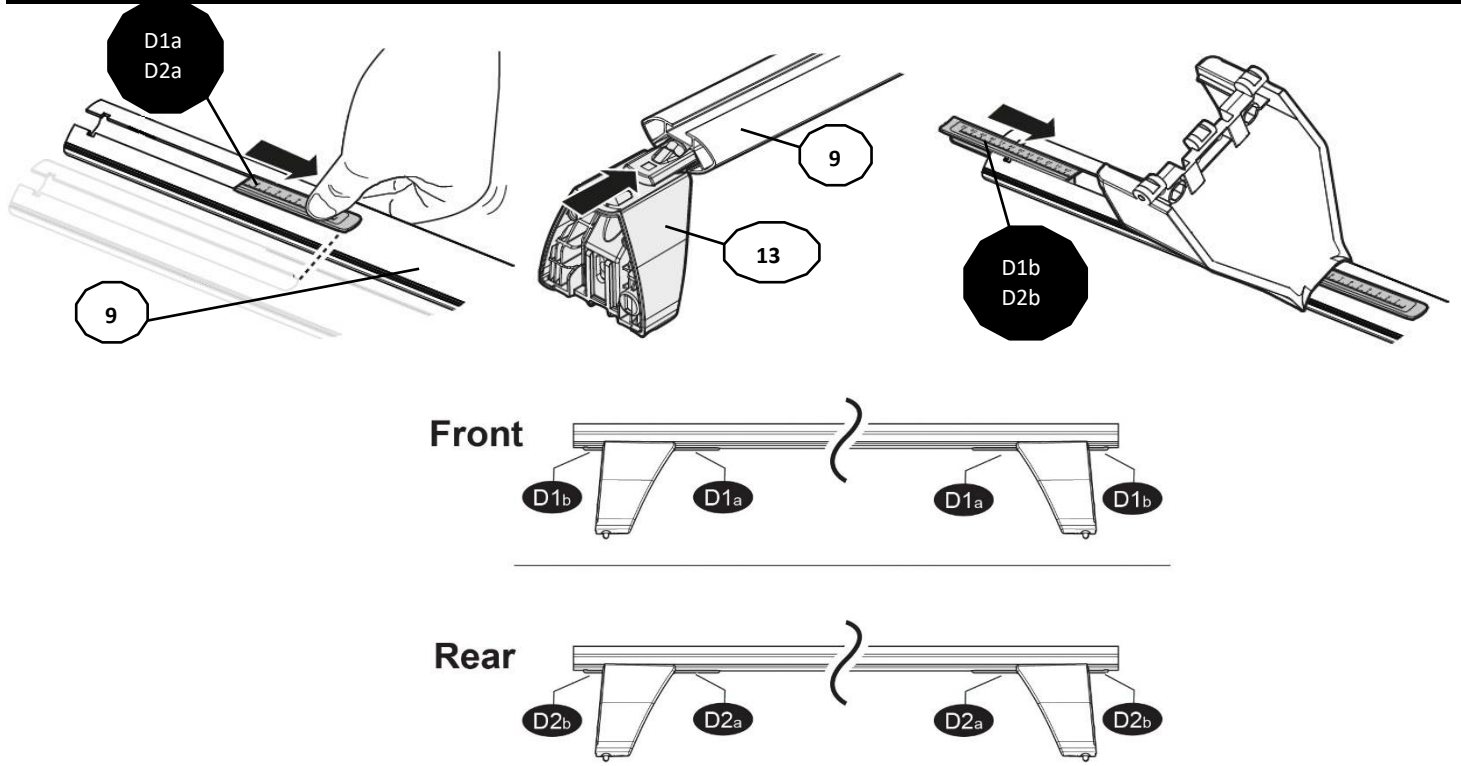

2

3

x4

4

MODEL CAR	DOORS	MODEL YEAR
Córdoba I	4	93>02
Ibiza II		93>02

x4

Front	Rear
5	6

34
4X