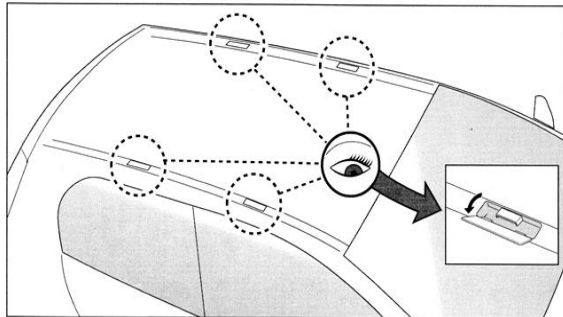

MODEL CAR	DOORS	MODEL YEAR
Córdoba I	4	93>02
Ibiza II		93>02