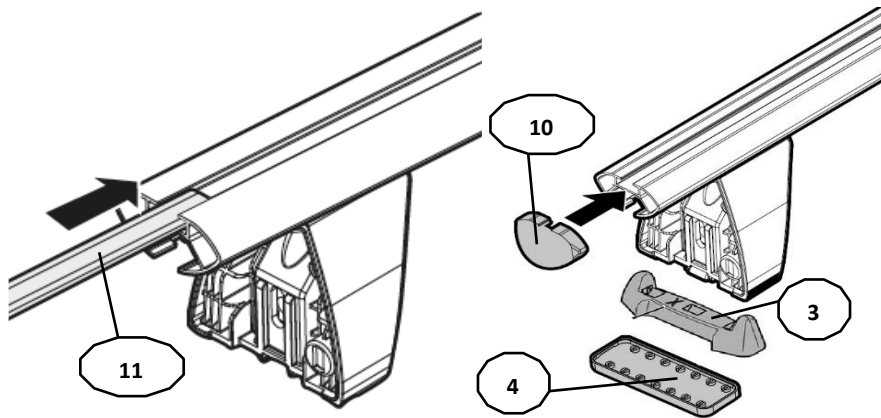

2

3

x4

4

MODEL CAR	DOORS	MODEL YEAR
Córdoba I	4	93>02
Ibiza II		93>02

x4

Front	Rear
5	6

34
4X