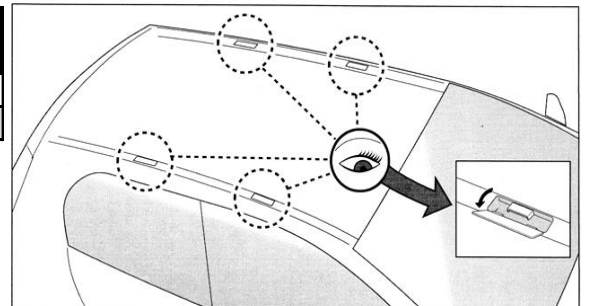

4

MODEL CAR	DOORS	MODEL YEAR
Córdoba I	4	93>02
Ibiza II		93>02