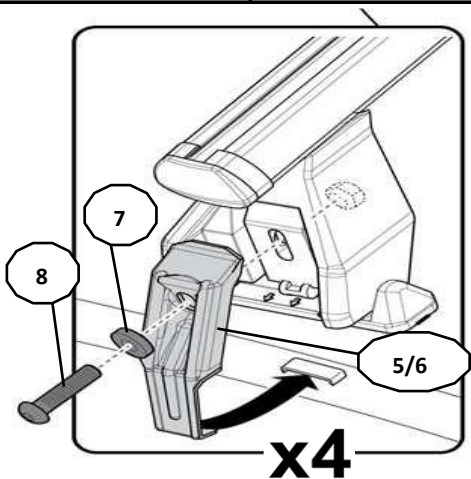

MODEL CAR	DOORS	MODEL YEAR
Córdoba I	4	93>02
Ibiza II		93>02