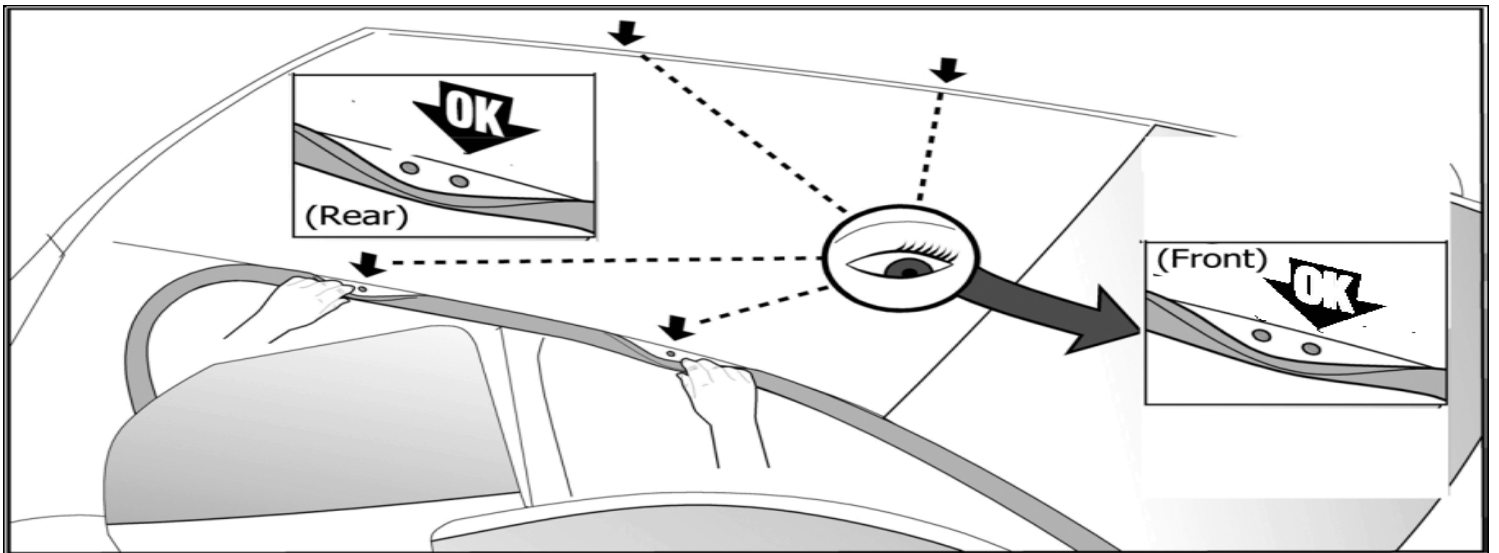

Front

Rear

3

x4

4

x4

Front	Front
5	6
32	
4X