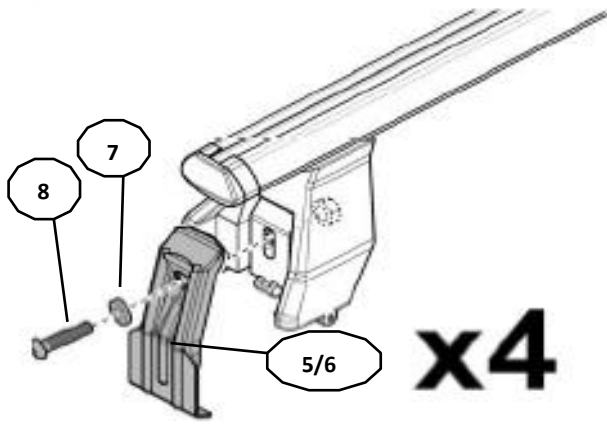

Front	Rear
5	6
37 2X	37 2X

MANUFACTURER	MODEL CAR	DOORS	MODEL YEAR
AUDI	A8 (D5/4N)	4	17>
AUDI	A3 (8Y) Sportback	4	20>
CITROEN	C5 X (E43)	5	21>
NISSAN	Qashqai / Dualis (J11)	5	14>21
RENAULT	Megane III Sportour (notetto vetro / no glass sunroof)	5	09>16

MANUFACTURER	MODEL CAR	DOORS	MODEL YEAR
FORD	Focus IV	5	18>
RENAULT	Arkana	5	20>

MANUFACTURER	MODEL CAR	DOORS	MODEL YEAR	A1	A2	A1	A2
				cm	cm	in	in
VOLKSWAGEN	Golf VIII	5	19>	X	35	X	13,8

MANUFACTURER	MODEL CAR	DOORS	MODEL YEAR	A1	A2	A1	A2
				cm	cm	in	in
VOLKSWAGEN	Golf VII	5	12>19	X	34	X	13,4
VOLKSWAGEN	Golf VII (5G) GTI / GTD / GTE	5	12>19	X	34	X	13,4