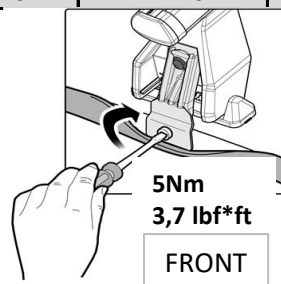

MANUFACTURER	MODEL CAR	DOORS	MODEL YEAR
FORD	Focus IV	5	18>
RENAULT	Arkana	5	20>

MANUFACTURER	MODEL CAR	DOORS	MODEL YEAR	A1	A2	A1	A2
				cm	cm	in	in
VOLKSWAGEN	Golf VIII	5	19>	X	35	X	13,8

MANUFACTURER	MODEL CAR	DOORS	MODEL YEAR	A1	A2	A1	A2
				cm	cm	in	in
VOLKSWAGEN	Golf VII	5	12>19	X	34	X	13,4
VOLKSWAGEN	Golf VII (5G) GTI / GTD / GTE	5	12>19	X	34	X	13,4