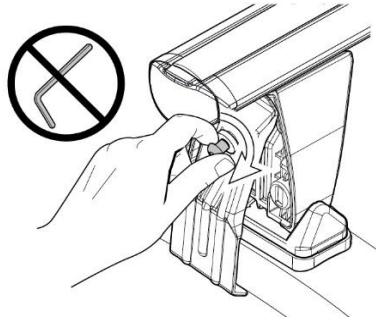

Front	Rear
5	6
37 2X	37 2X

MANUFACTURER	MODEL CAR	DOORS	MODEL YEAR
AUDI	A8 (D5/4N)	4	17>
AUDI	A3 (8Y) Sportback	4	20>
CITROEN	C5 X (E43)	5	21>
NISSAN	Qashqai / Dualis (J11)	5	14>21
RENAULT	Megane III Sportour (notetto vetro / no glass sunroof)	5	09>16

MANUFACTURER	MODEL CAR	DOORS	MODEL YEAR
FORD	Focus IV	5	18>
RENAULT	Arkana	5	20>

MANUFACTURER	MODEL CAR	DOORS	MODEL YEAR	A1	A2	A1	A2
				cm	cm	in	in
VOLKSWAGEN	Golf VIII	5	19>	X	35	X	13,8

MANUFACTURER	MODEL CAR	DOORS	MODEL YEAR	A1	A2	A1	A2
				cm	cm	in	in
VOLKSWAGEN	Golf VII	5	12>19	X	34	X	13,4
VOLKSWAGEN	Golf VII (5G) GTI / GTD / GTE	5	12>19	X	34	X	13,4