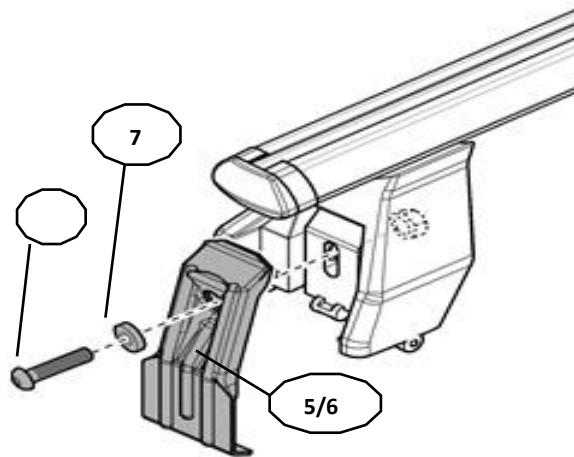

Front	Rear
5	6

53	53
2X	2X

MANUAL OMEGA