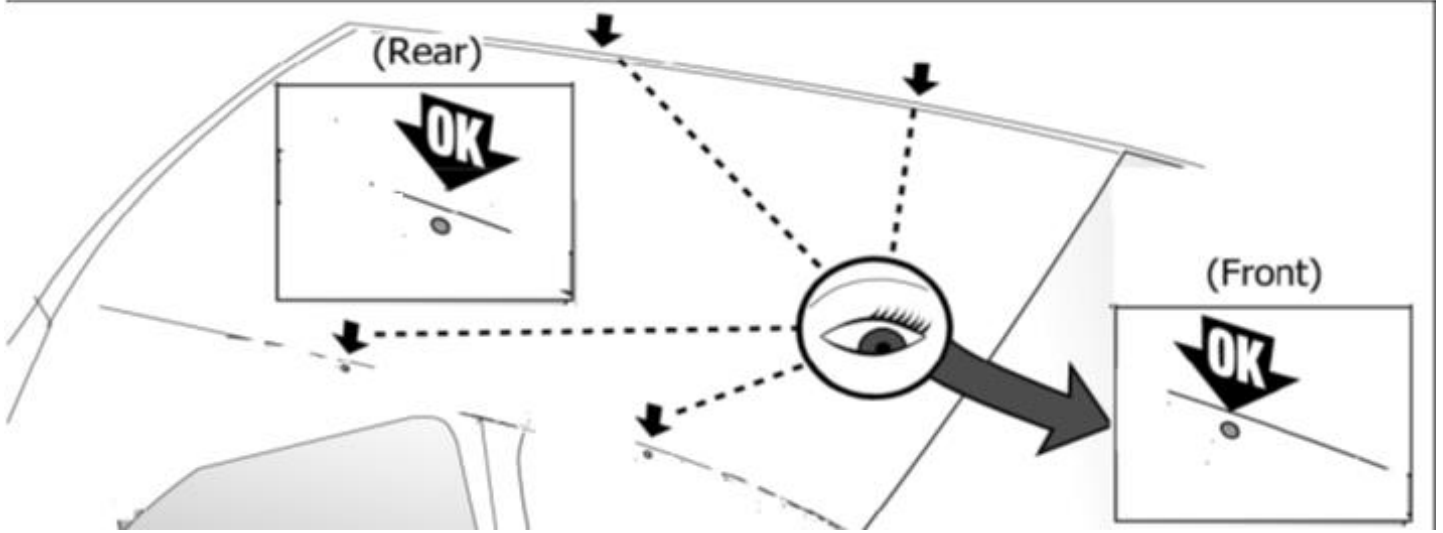

Front	Rear
5	6

53	53
2X	2X

MANUAL OMEGA