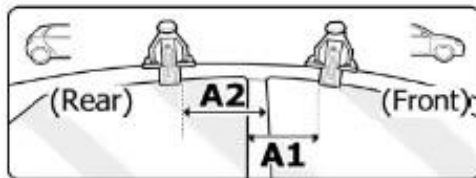

Front	Front
5	6
3	3
2X	2X

OR

MANUFACTURER	MODEL CAR	DOORS	MODEL YEAR	A1 cm	A2 cm	A1 in	A2 in
TOYOTA	Prius IV (XW50)	5	18>	30	37	11,8	14,6
VOLKSWAGEN	Passat (B8)	4	14>	32	38	12,6	15,0
VOLKSWAGEN	Tiguan (5N)	5	07>11	35	35	13,8	13,8
VOLVO	V50	5	08>12	X	X	X	X

X = predisposizione originale /original arrangement

MANUFACTURER	MODEL CAR	DOORS	MODEL YEAR
AUDI	Q3 (F3) Sportback	5	19>
BUICK	Regal Sportback	4	17>
OPEL / VAUXHALL	Insignia Grand Sport	4	17>
RENAULT	Talisman	4	15>
TOYOTA	Prius IV (XW50)	5	15>18
VOLVO	V50	5	08>12

4 ⊕ M6x12 include - included

MANUAL DELTA