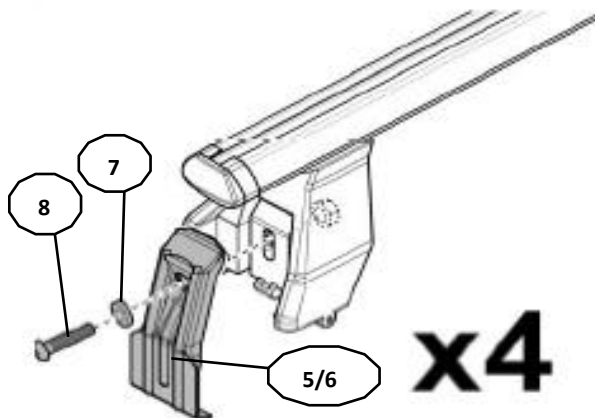

FIXING KIT DELTA

1

MANUFACTURER	MODEL CAR	DOORS	MODEL YEAR	D1	D2
PEUGEOT	406	4	95>05	9,2	7,5

2

Front

Rear

3

x4

4

Front	Front
5	6
46 2X	46 2X

4⊕ M6x12 incluse - included

5

MANUAL DELTA

FIXING KIT OMEGA

2

MANUFACTURER	MODEL CAR	DOORS	MODEL YEAR	D1	D2
PEUGEOT	406	4	95>05	9,2	7,5