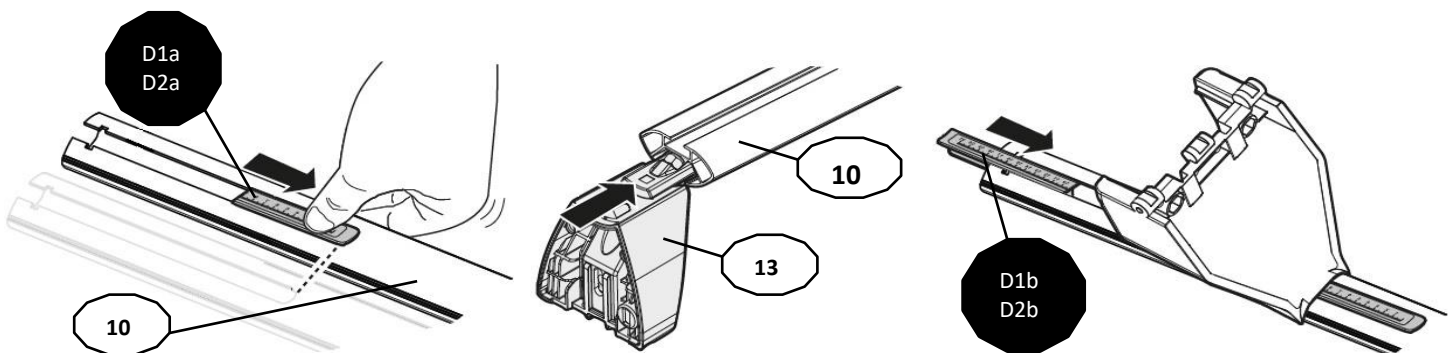

FIXING KIT DELTA

1

MANUFACTURER	MODEL CAR	DOORS	MODEL YEAR	D1	D2
PEUGEOT	406	4	95>05	9,2	7,5

2

Front

Rear

3

x4

4

Front	Front
5	6
46 2X	46 2X

4⊕ M6x12 incluse - included

5

MANUAL DELTA

FIXING KIT OMEGA

2

MANUFACTURER	MODEL CAR	DOORS	MODEL YEAR	D1	D2
PEUGEOT	406	4	95>05	9,2	7,5