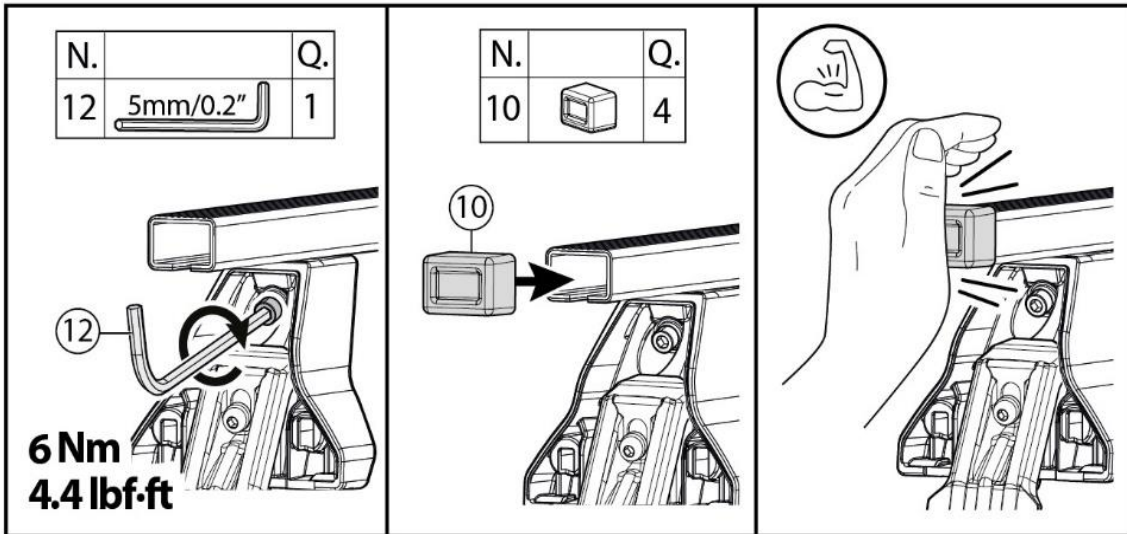

MANUFACTURER	MODEL CAR	DOORS	MODEL YEAR	D1	D2
PEUGEOT	406	4	95>05	9,2	7,5

3

4