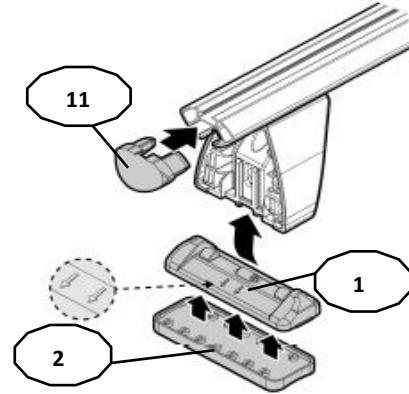

FIXING KIT DELTA

1

MANUFACTURER	MODEL CAR	DOORS	MODEL YEAR	D1	D2
PEUGEOT	406	4	95>05	9,2	7,5

2

Front

Rear

3

x4

4

Front	Front
5	6
46 2X	46 2X

4⊕ M6x12 incluse - included

5

MANUAL DELTA

FIXING KIT OMEGA

2

MANUFACTURER	MODEL CAR	DOORS	MODEL YEAR	D1	D2
PEUGEOT	406	4	95>05	9,2	7,5