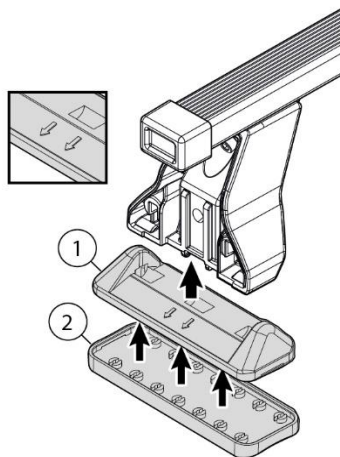

FIXING KIT OMEGA

2

MANUFACTURER	MODEL CAR	DOORS	MODEL YEAR	D1	D2
PEUGEOT	406	4	95>05	9,2	7,5

3

4