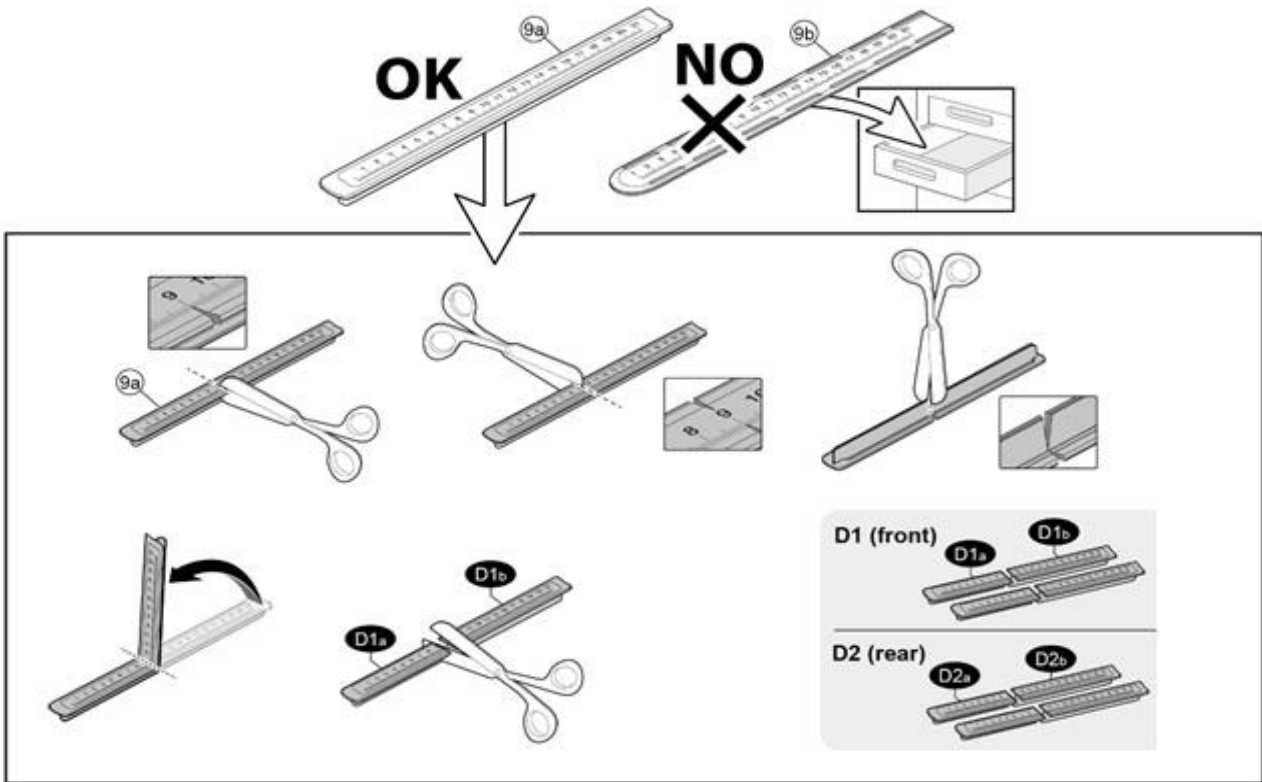

FIXING KIT DELTA

1

MANUFACTURER	MODEL CAR	DOORS	MODEL YEAR	D1	D2
PEUGEOT	406	4	95>05	9,2	7,5

2

Front

Rear

3

x4

4

Front	Front
5	6
46 2X	46 2X

4⊕ M6x12 incluse - included

5

MANUAL DELTA

FIXING KIT OMEGA

2

MANUFACTURER	MODEL CAR	DOORS	MODEL YEAR	D1	D2
PEUGEOT	406	4	95>05	9,2	7,5