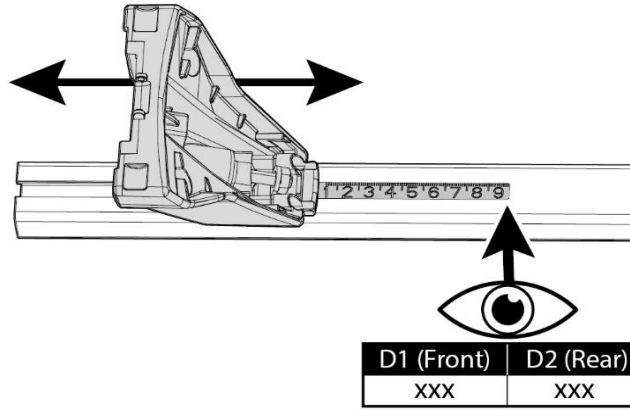

4

Front	Front
5	6
46 2X	46 2X

4⊕ M6x12 incluse - included

5

MANUAL DELTA

FIXING KIT OMEGA

2

MANUFACTURER	MODEL CAR	DOORS	MODEL YEAR	D1	D2
PEUGEOT	406	4	95>05	9,2	7,5

3

4

Front	Front
5	6
46	46
2X	2X

4⊕ M6x12 incluse - included

MANUAL OMEGA

NOTE:
