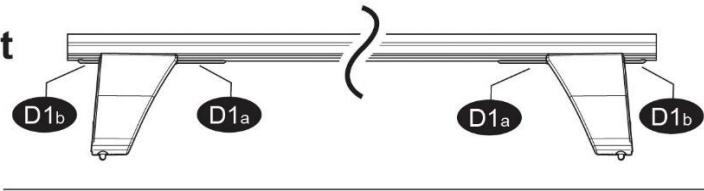

FIXING KIT DELTA

1

MANUFACTURER	MODEL CAR	DOORS	MODEL YEAR	D1	D2
PEUGEOT	406	4	95>05	9,2	7,5

2

Front

Rear

3

x4

4

Front	Front
5	6
46 2X	46 2X

4⊕ M6x12 incluse - included

5

MANUAL DELTA

FIXING KIT OMEGA

2

MANUFACTURER	MODEL CAR	DOORS	MODEL YEAR	D1	D2
PEUGEOT	406	4	95>05	9,2	7,5