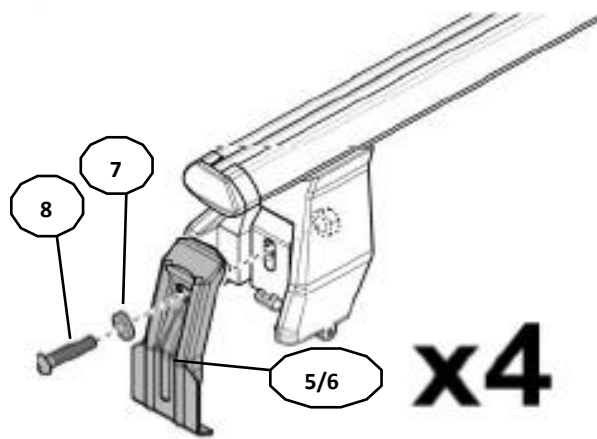

Front	Front
5	6
46	46
2X	2X