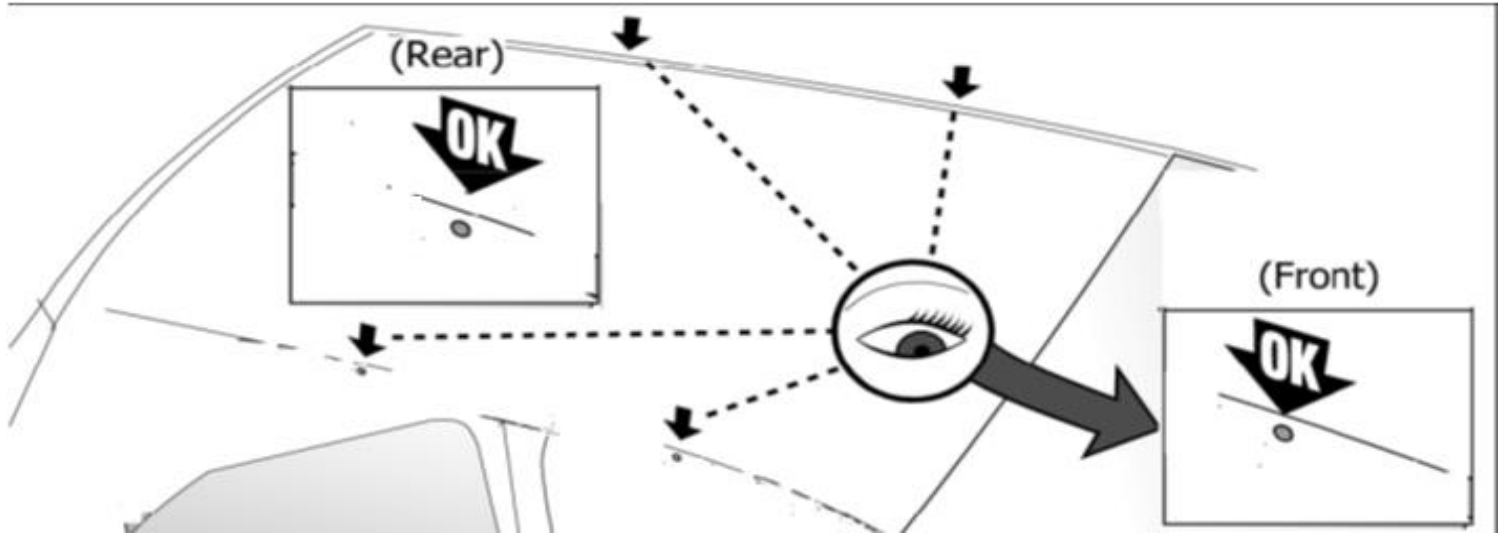

Front	Front
5	6
46	46
2X	2X