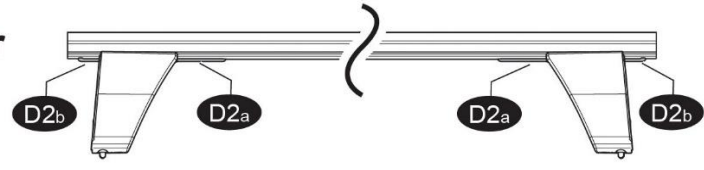

FIXING KIT DELTA

1

MANUFACTURER	MODEL CAR	DOORS	MODEL YEAR	D1	D2
PEUGEOT	406	4	95>05	9,2	7,5

2

Front

Rear

3

x4

4

Front	Front
5	6
46 2X	46 2X

4⊕ M6x12 incluse - included

5

MANUAL DELTA

FIXING KIT OMEGA

2

MANUFACTURER	MODEL CAR	DOORS	MODEL YEAR	D1	D2
PEUGEOT	406	4	95>05	9,2	7,5