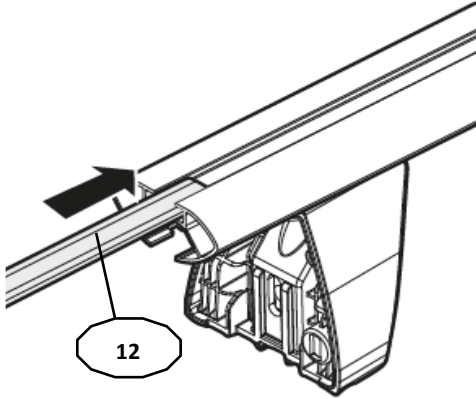

FIXING KIT DELTA

1

MANUFACTURER	MODEL CAR	DOORS	MODEL YEAR	D1	D2
PEUGEOT	406	4	95>05	9,2	7,5

2

Front

Rear

3

x4

4

Front	Front
5	6
46 2X	46 2X

4⊕ M6x12 incluse - included

5

MANUAL DELTA

FIXING KIT OMEGA

2

MANUFACTURER	MODEL CAR	DOORS	MODEL YEAR	D1	D2
PEUGEOT	406	4	95>05	9,2	7,5