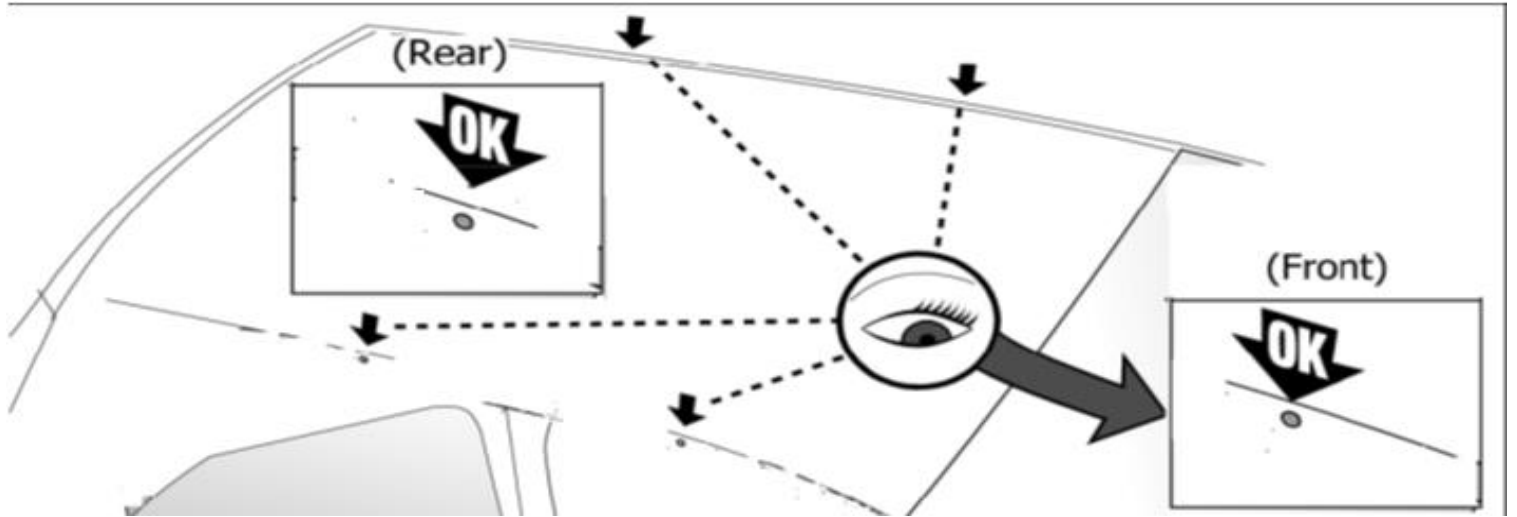

FIXING KIT DELTA

1

MANUFACTURER	MODEL CAR	DOORS	MODEL YEAR	D1	D2
PEUGEOT	406	4	95>05	9,2	7,5

2

Front

Rear

3

x4

4

Front	Front
5	6
46 2X	46 2X

4⊕ M6x12 incluse - included

5

MANUAL DELTA

FIXING KIT OMEGA

2

MANUFACTURER	MODEL CAR	DOORS	MODEL YEAR	D1	D2
PEUGEOT	406	4	95>05	9,2	7,5