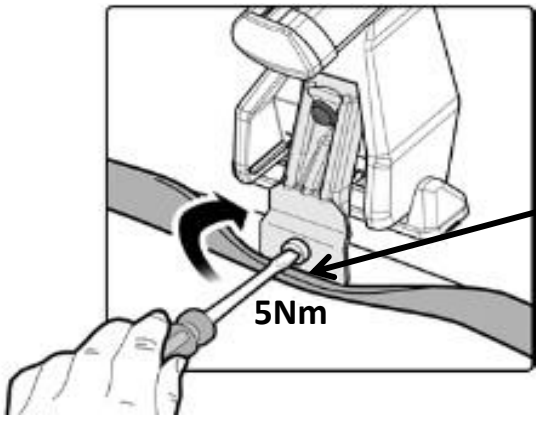

FIXING KIT DELTA

1

MANUFACTURER	MODEL CAR	DOORS	MODEL YEAR	D1	D2
PEUGEOT	406	4	95>05	9,2	7,5

2

Front

Rear

3

x4

4

Front	Front
5	6
46 2X	46 2X

4⊕ M6x12 incluse - included

5

MANUAL DELTA

FIXING KIT OMEGA

2

MANUFACTURER	MODEL CAR	DOORS	MODEL YEAR	D1	D2
PEUGEOT	406	4	95>05	9,2	7,5