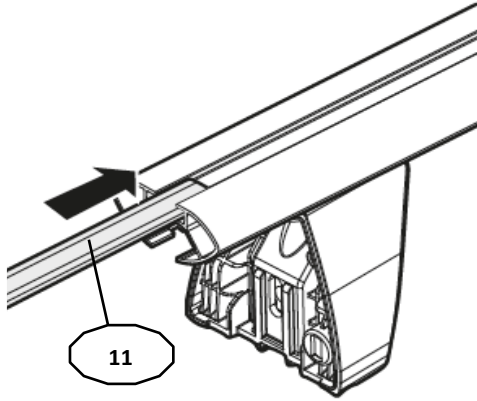

## FIXING KIT DELTA

**1**

MANUFACTURER	MODEL CAR	DOORS	MODEL YEAR	D1	D2
CITROEN	Berlingo (Mk1) Van	5	96>10	7,7	8,0
CITROEN	Xsara Picasso	5	99>10	6,2	5,5
PEUGEOT	Ranch	5	96>13	7,7	8,0

**2**

Front

Rear

3

x4

4

Front	Rear
5	6
31	31
2X	2X

OR

MANUFACTURER	MODEL CAR	DOORS	MODEL YEAR	A1	A2	A1	A2
				cm	cm	in	in
CITROEN	<i>Berlingo (Mk1) Van</i>	5	96>10	X	X	X	X
CITROEN	<i>Xsara Picasso</i>	5	99>10	X	X	X	X
PEUGEOT	<i>Ranch</i>	5	96>13	X	X	X	X