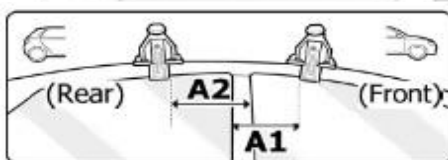

Front

Rear

3

x4

4

Front	Rear
5	6
31	31
2X	2X

OR