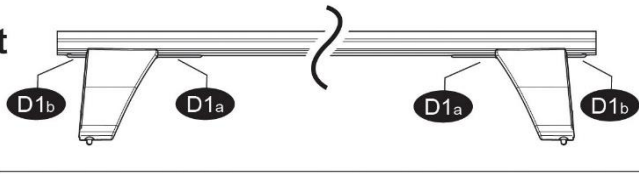

## FIXING KIT DELTA

**1**

MANUFACTURER	MODEL CAR	DOORS	MODEL YEAR	D1	D2
CITROEN	Berlingo (Mk1) Van	5	96>10	7,7	8,0
CITROEN	Xsara Picasso	5	99>10	6,2	5,5
PEUGEOT	Ranch	5	96>13	7,7	8,0

**2**

Front

Rear

3

x4

4

Front	Rear
5	6
31	31
2X	2X

OR

MANUFACTURER	MODEL CAR	DOORS	MODEL YEAR	A1	A2	A1	A2
				cm	cm	in	in
CITROEN	<i>Berlingo (Mk1) Van</i>	5	96>10	X	X	X	X
CITROEN	<i>Xsara Picasso</i>	5	99>10	X	X	X	X
PEUGEOT	<i>Ranch</i>	5	96>13	X	X	X	X