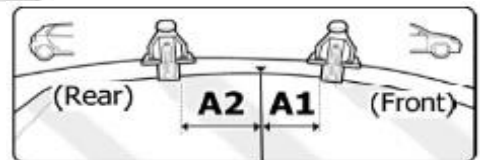

Front

Rear

3

x4

4

Front	Rear
5	6
31	31
2X	2X

OR