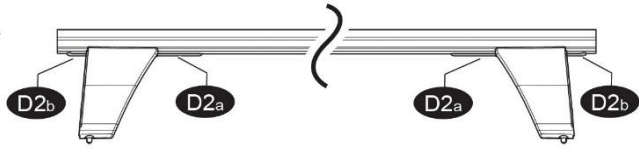

## FIXING KIT DELTA

**1**

MANUFACTURER	MODEL CAR	DOORS	MODEL YEAR	D1	D2
CITROEN	Berlingo (Mk1) Van	5	96>10	7,7	8,0
CITROEN	Xsara Picasso	5	99>10	6,2	5,5
PEUGEOT	Ranch	5	96>13	7,7	8,0

**2**

Front

Rear

3

x4

4

Front	Rear
5	6
31	31
2X	2X

OR

MANUFACTURER	MODEL CAR	DOORS	MODEL YEAR	A1	A2	A1	A2
				cm	cm	in	in
CITROEN	<i>Berlingo (Mk1) Van</i>	5	96>10	X	X	X	X
CITROEN	<i>Xsara Picasso</i>	5	99>10	X	X	X	X
PEUGEOT	<i>Ranch</i>	5	96>13	X	X	X	X