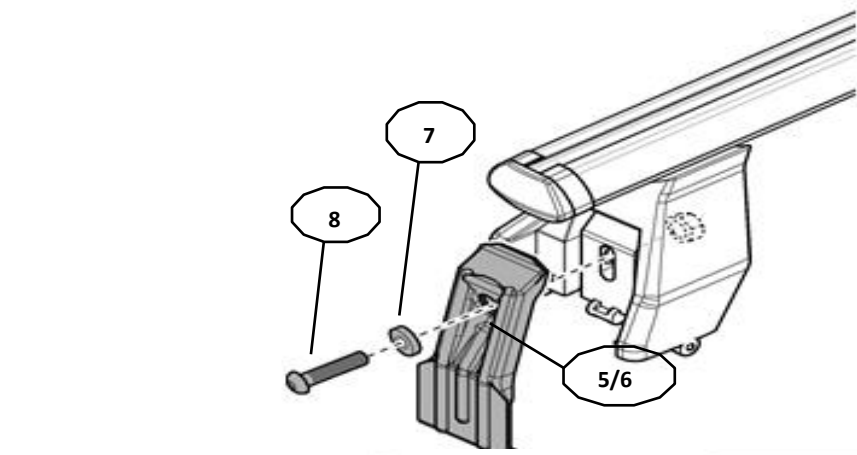

# FIXING KIT OMEGA

2

MANUFACTURER	MODEL CAR	DOORS	MODEL YEAR	D1	D2
CITROEN	Berlingo (Mk1) Van	5	96>10	7,7	8,0
CITROEN	Xsara Picasso	5	99>10	6,2	5,5
PEUGEOT	Ranch	5	96>13	7,7	8,0

3

4

Front 5	Rear 6
31 2X	31 2X

OR

MANUFACTURER	MODEL CAR	DOORS	MODEL YEAR	A1	A2	A1	A2
				cm	cm	in	in
CITROEN	Berlingo (Mk1) Van	5	96>10	X	X	X	X
CITROEN	Xsara Picasso	5	99>10	X	X	X	X
PEUGEOT	Ranch	5	96>13	X	X	X	X

X = predisposizione originale /original arrangement