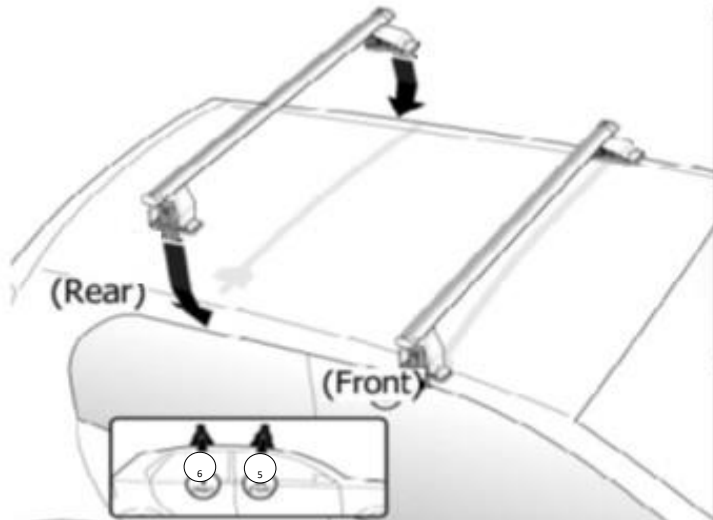

# FIXING KIT OMEGA

2

MANUFACTURER	MODEL CAR	DOORS	MODEL YEAR	D1	D2
CITROEN	Berlingo (Mk1) Van	5	96>10	7,7	8,0
CITROEN	Xsara Picasso	5	99>10	6,2	5,5
PEUGEOT	Ranch	5	96>13	7,7	8,0

3

4

Front 5	Rear 6
31 2X	31 2X

OR

MANUFACTURER	MODEL CAR	DOORS	MODEL YEAR	A1	A2	A1	A2
				cm	cm	in	in
CITROEN	Berlingo (Mk1) Van	5	96>10	X	X	X	X
CITROEN	Xsara Picasso	5	99>10	X	X	X	X
PEUGEOT	Ranch	5	96>13	X	X	X	X

X = predisposizione originale /original arrangement