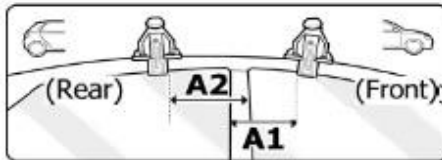

# FIXING KIT OMEGA

2

MANUFACTURER	MODEL CAR	DOORS	MODEL YEAR	D1	D2
CITROEN	Berlingo (Mk1) Van	5	96>10	7,7	8,0
CITROEN	Xsara Picasso	5	99>10	6,2	5,5
PEUGEOT	Ranch	5	96>13	7,7	8,0

3

4

Front 5	Rear 6
31 2X	31 2X