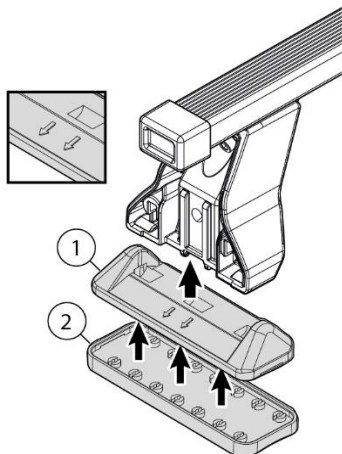

# FIXING KIT OMEGA

2

MANUFACTURER	MODEL CAR	DOORS	MODEL YEAR	D1	D2
CITROEN	Berlingo (Mk1) Van	5	96>10	7,7	8,0
CITROEN	Xsara Picasso	5	99>10	6,2	5,5
PEUGEOT	Ranch	5	96>13	7,7	8,0

3

4

Front 5	Rear 6
31 2X	31 2X

OR

MANUFACTURER	MODEL CAR	DOORS	MODEL YEAR	A1	A2	A1	A2
				cm	cm	in	in
CITROEN	Berlingo (Mk1) Van	5	96>10	X	X	X	X
CITROEN	Xsara Picasso	5	99>10	X	X	X	X
PEUGEOT	Ranch	5	96>13	X	X	X	X

X = predisposizione originale /original arrangement