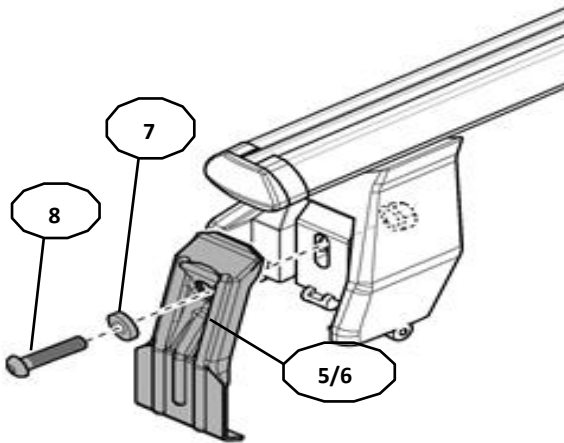

## FIXING KIT DELTA

**1**

MANUFACTURER	MODEL CAR	DOORS	MODEL YEAR	D1	D2
CITROEN	Berlingo (Mk1) Van	5	96>10	7,7	8,0
CITROEN	Xsara Picasso	5	99>10	6,2	5,5
PEUGEOT	Ranch	5	96>13	7,7	8,0

**2**

Front

Rear

3

x4

4

Front	Rear
5	6
31	31
2X	2X

OR

MANUFACTURER	MODEL CAR	DOORS	MODEL YEAR	A1	A2	A1	A2
				cm	cm	in	in
CITROEN	<i>Berlingo (Mk1) Van</i>	5	96>10	X	X	X	X
CITROEN	<i>Xsara Picasso</i>	5	99>10	X	X	X	X
PEUGEOT	<i>Ranch</i>	5	96>13	X	X	X	X