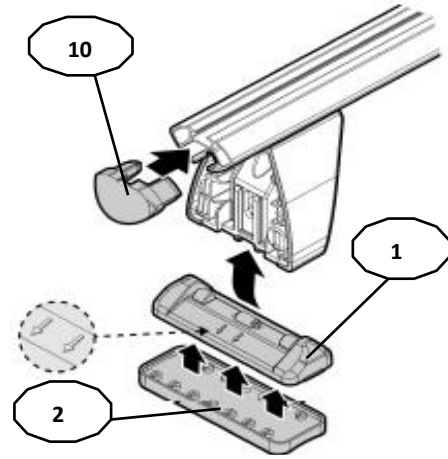

## FIXING KIT DELTA

**1**

MANUFACTURER	MODEL CAR	DOORS	MODEL YEAR	D1	D2
CITROEN	Berlingo (Mk1) Van	5	96>10	7,7	8,0
CITROEN	Xsara Picasso	5	99>10	6,2	5,5
PEUGEOT	Ranch	5	96>13	7,7	8,0

**2**

Front

Rear

3

x4

4

Front	Rear
5	6
31	31
2X	2X

OR

MANUFACTURER	MODEL CAR	DOORS	MODEL YEAR	A1	A2	A1	A2
				cm	cm	in	in
CITROEN	<i>Berlingo (Mk1) Van</i>	5	96>10	X	X	X	X
CITROEN	<i>Xsara Picasso</i>	5	99>10	X	X	X	X
PEUGEOT	<i>Ranch</i>	5	96>13	X	X	X	X