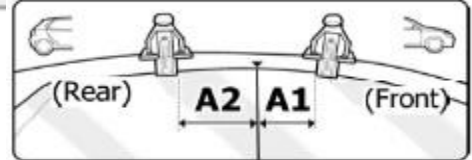

OR

MANUFACTURER	MODEL CAR	DOORS	MODEL YEAR	A1	A2	A1	A2
				cm	cm	in	in
CITROEN	Berlingo (Mk1) Van	5	96>10	X	X	X	X
CITROEN	Xsara Picasso	5	99>10	X	X	X	X
PEUGEOT	Ranch	5	96>13	X	X	X	X

X = predisposizione originale /original arrangement