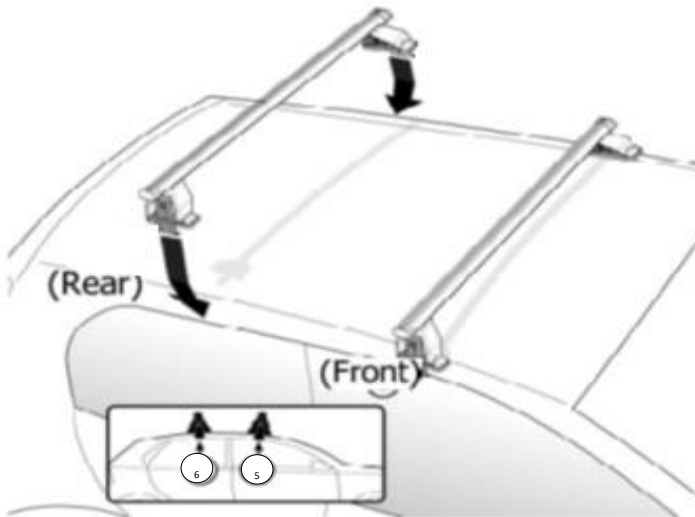

## FIXING KIT DELTA

**1**

MANUFACTURER	MODEL CAR	DOORS	MODEL YEAR	D1	D2
CITROEN	Berlingo (Mk1) Van	5	96>10	7,7	8,0
CITROEN	Xsara Picasso	5	99>10	6,2	5,5
PEUGEOT	Ranch	5	96>13	7,7	8,0

**2**

Front

Rear

3

x4

4

Front	Rear
5	6
31	31
2X	2X

OR

MANUFACTURER	MODEL CAR	DOORS	MODEL YEAR	A1	A2	A1	A2
				cm	cm	in	in
CITROEN	<i>Berlingo (Mk1) Van</i>	5	96>10	X	X	X	X
CITROEN	<i>Xsara Picasso</i>	5	99>10	X	X	X	X
PEUGEOT	<i>Ranch</i>	5	96>13	X	X	X	X