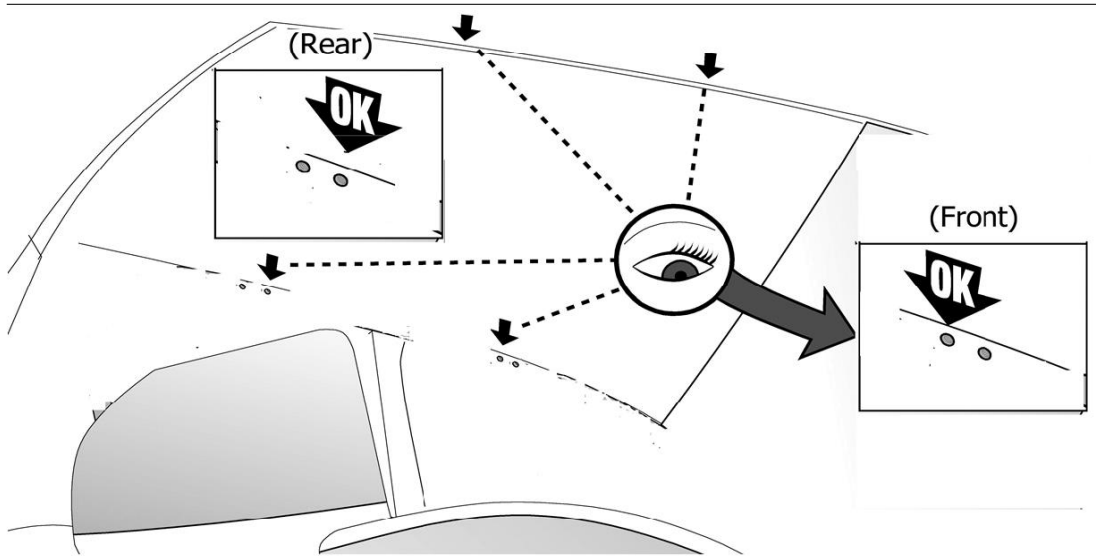

n°4 M6x12 include - included

MANUFACTURER	MODEL CAR	DOORS	MODEL YEAR
ŠKODA	Superb (3V)	4	15>

n°4 M6x12 include -