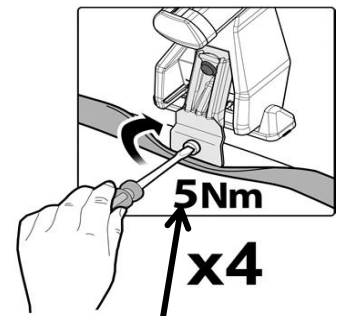

n°4 M6x12 include - included

MANUFACTURER	MODEL CAR	DOORS	MODEL YEAR
ŠKODA	Superb (3V)	4	15>

n°4 M6x12 include -