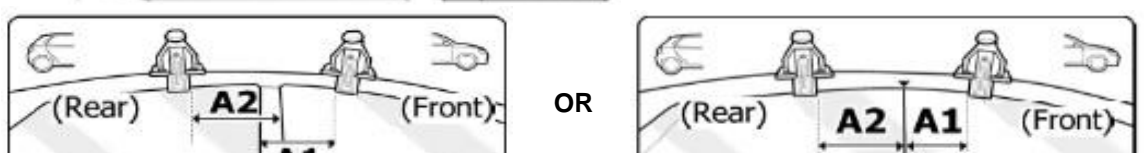

**2**

**3** **x4**

**4**

MANUFACTURER	MODEL CAR	DOORS	MODEL YEAR	A1	A2	A1	A2
				cm	cm	in	in
ALFA ROMEO	147	3	00>10	X	X	X	X
AUDI	A3 (8P)	3	04>07	26	38	10,2	15,0
AUDI	A3 (8P)	3	08>12	26	38	10,2	15,0
MITSUBISHI	Spacestar / Mirage (A00)	5	12>16	27	38	10,6	15,0
SKODA	Octavia II (1Z)	4	04>08	X	X	X	X

X = predisposizione originale /original arrangement

5

**MANUAL DELTA**