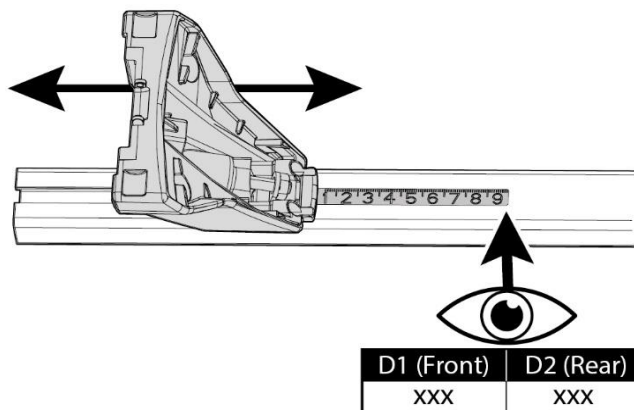

FIXING KIT OMEGA

2