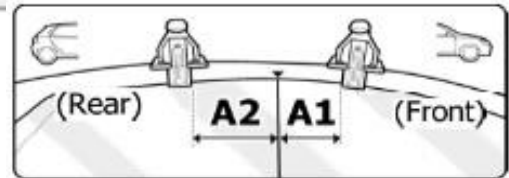

3

4

OR

MANUFACTURER	MODEL CAR	DOORS	MODEL YEAR	A1	A2	A1	A2
				cm	cm	in	in
ALFA ROMEO	147	3	00>10	X	X	X	X
AUDI	A3 (8P)	3	04>07	26	38	10,2	15,0
AUDI	A3 (8P)	3	08>12	26	38	10,2	15,0
MITSUBISHI	Spacestar / Mirage (A00)	5	12>16	27	38	10,6	15,0
SKODA	Octavia II (1Z)	4	04>08	X	X	X	X