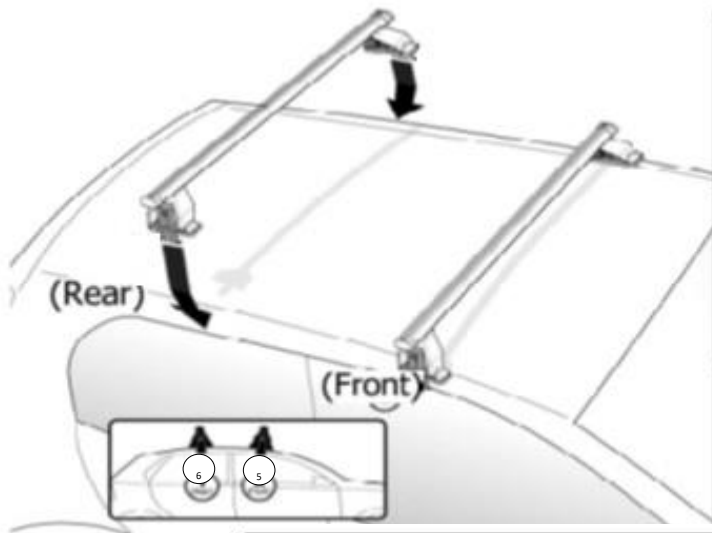

OR

MANUFACTURER	MODEL CAR	DOORS	MODEL YEAR	A1	A2	A1	A2
				cm	cm	in	in
ALFA ROMEO	147	3	00>10	X	X	X	X
AUDI	A3 (8P)	3	04>07	26	38	10,2	15,0
AUDI	A3 (8P)	3	08>12	26	38	10,2	15,0
MITSUBISHI	Spacestar / Mirage (A00)	5	12>16	27	38	10,6	15,0
SKODA	Octavia II (1Z)	4	04>08	X	X	X	X

X = predisposizione originale /original arrangement

MANUAL OMEGA