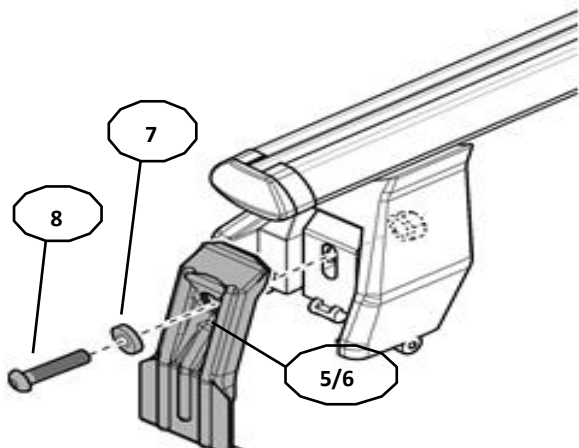

OR

MANUFACTURER	MODEL CAR	DOORS	MODEL YEAR	A1	A2	A1	A2
				cm	cm	in	in
ALFA ROMEO	147	3	00>10	X	X	X	X
AUDI	A3 (8P)	3	04>07	26	38	10,2	15,0
AUDI	A3 (8P)	3	08>12	26	38	10,2	15,0
MITSUBISHI	Spacestar / Mirage (A00)	5	12>16	27	38	10,6	15,0
SKODA	Octavia II (1Z)	4	04>08	X	X	X	X

X = predisposizione originale /original arrangement

MANUAL OMEGA