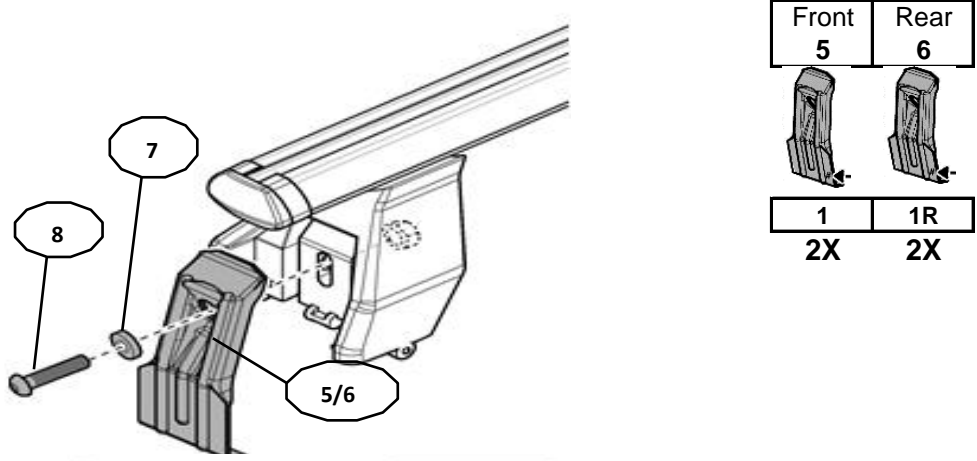

**2**

**3** **x4**

**4**

MANUFACTURER	MODEL CAR	DOORS	MODEL YEAR	A1	A2	A1	A2
				cm	cm	in	in
ALFA ROMEO	147	3	00>10	X	X	X	X
AUDI	A3 (8P)	3	04>07	26	38	10,2	15,0
AUDI	A3 (8P)	3	08>12	26	38	10,2	15,0
MITSUBISHI	Spacestar / Mirage (A00)	5	12>16	27	38	10,6	15,0
SKODA	Octavia II (1Z)	4	04>08	X	X	X	X

X = predisposizione originale /original arrangement

5

**MANUAL DELTA**